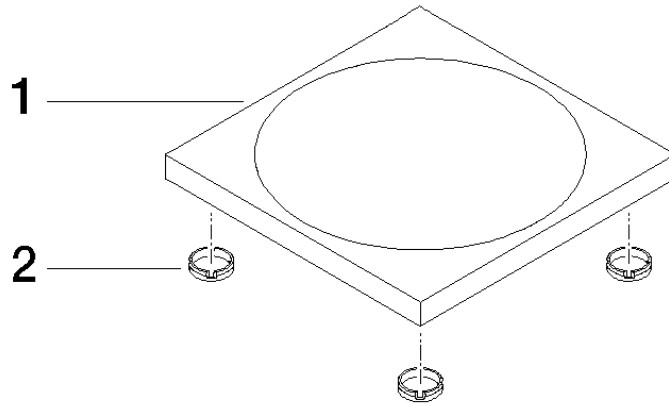

Soap dish free-standing model - Matte Black

IMO

84 410 780

• 119 x 119 x 10 mm

Fits: IMO, LULU, MEM, TARA, LISSÉ, META, CYO

	Matte Black	84 410 780-33
	Chrome	84 410 780-00
	Brushed Platinum	84 410 780-06
	Platinum	84 410 780-08
	Dark Chrome	84 410 780-19
	Light Gold	84 410 780-26
	Brushed Light Gold	84 410 780-27
	Brushed Durabronze (23kt Gold)	84 410 780-28
	Brushed Bronze	84 410 780-42
	Brushed Champagne (22kt Gold)	84 410 780-46
	Champagne (22kt Gold)	84 410 780-47
	Brushed Chrome	84 410 780-93
	Brushed Dark Platinum	84 410 780-99

84 410 780

mm [inches]

84 410 780

Product version from 10/1/2023

Parts for other
finishes can be found
here: [Chrome](#)

Soap dish free-standing model - Matte Black

IMO

84 410 780