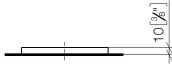

Soap dish free-standing model - Matte Black

IMO

84 410 780

• 119 x 119 x 10 mm

Fits: IMO, LULU, MEM, TARA, LISSÉ, META, CYO

	Matte Black	84 410 780-33
	Chrome	84 410 780-00
	Brushed Platinum	84 410 780-06
	Platinum	84 410 780-08
	Dark Chrome	84 410 780-19
	Light Gold	84 410 780-26
	Brushed Light Gold	84 410 780-27
	Brushed Durabronze (23kt Gold)	84 410 780-28
	Brushed Bronze	84 410 780-42
	Brushed Champagne (22kt Gold)	84 410 780-46
	Champagne (22kt Gold)	84 410 780-47
	Brushed Chrome	84 410 780-93
	Brushed Dark Platinum	84 410 780-99

84 410 780

mm [inches]

84 410 780

Product version from 10/1/2023

Parts for other
finishes can be found
here: [Chrome](#)

Soap dish free-standing model - Matte Black

IMO

84 410 780