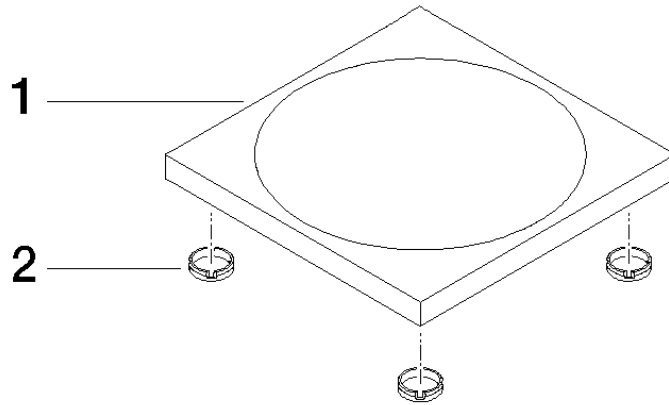

Soap dish free-standing model - Brushed Champagne (22kt Gold)

IMO

84 410 780

• 119 x 119 x 10 mm

Fits: IMO, LULU, MEM, TARA, LISSÉ, META, CYO

	Brushed Champagne (22kt Gold)	84 410 780-46
	Chrome	84 410 780-00
	Brushed Platinum	84 410 780-06
	Platinum	84 410 780-08
	Dark Chrome	84 410 780-19
	Light Gold	84 410 780-26
	Brushed Light Gold	84 410 780-27
	Brushed Durabronze (23kt Gold)	84 410 780-28
	Matte Black	84 410 780-33
	Brushed Bronze	84 410 780-42
	Champagne (22kt Gold)	84 410 780-47
	Brushed Chrome	84 410 780-93
	Brushed Dark Platinum	84 410 780-99

Soap dish free-standing model - Brushed Champagne (22kt Gold)

IMO

84 410 780

mm [inches]

84 410 780

Product version from 10/1/2023

Parts for other
finishes can be found
here: [Chrome](#)

Soap dish free-standing model - Brushed Champagne (22kt Gold)