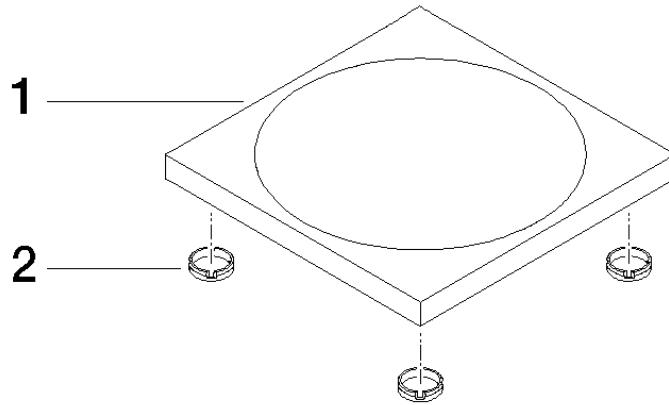

Soap dish free-standing model - Champagne (22kt Gold)

IMO

84 410 780

• 119 x 119 x 10 mm

Fits: IMO, LULU, MEM, TARA, LISSÉ, META, CYO

	Champagne (22kt Gold)	84 410 780-47
	Chrome	84 410 780-00
	Brushed Platinum	84 410 780-06
	Platinum	84 410 780-08
	Dark Chrome	84 410 780-19
	Light Gold	84 410 780-26
	Brushed Light Gold	84 410 780-27
	Brushed Durabronze (23kt Gold)	84 410 780-28
	Matte Black	84 410 780-33
	Brushed Bronze	84 410 780-42
	Brushed Champagne (22kt Gold)	84 410 780-46
	Brushed Chrome	84 410 780-93
	Brushed Dark Platinum	84 410 780-99

84 410 780

mm [inches]

84 410 780

Product version from 10/1/2023

Parts for other
finishes can be found
here: [Chrome](#)

Soap dish free-standing model - Champagne (22kt Gold)

IMO

84 410 780