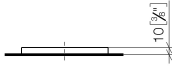

Soap dish free-standing model - Champagne (22kt Gold)

IMO

84 410 780

• 119 x 119 x 10 mm

Fits: IMO, LULU, MEM, TARA, LISSÉ, META, CYO

	Champagne (22kt Gold)	84 410 780-47
	Chrome	84 410 780-00
	Brushed Platinum	84 410 780-06
	Platinum	84 410 780-08
	Dark Chrome	84 410 780-19
	Light Gold	84 410 780-26
	Brushed Light Gold	84 410 780-27
	Brushed Durabronze (23kt Gold)	84 410 780-28
	Matte Black	84 410 780-33
	Brushed Bronze	84 410 780-42
	Brushed Champagne (22kt Gold)	84 410 780-46
	Brushed Chrome	84 410 780-93
	Brushed Dark Platinum	84 410 780-99

84 410 780

mm [inches]

84 410 780

Product version from 10/1/2023

Parts for other
finishes can be found
here: [Chrome](#)

Soap dish free-standing model - Champagne (22kt Gold)

IMO

84 410 780