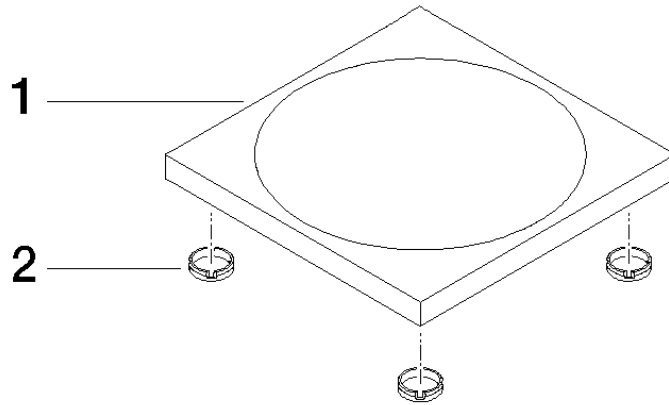

Soap dish free-standing model - Brushed Chrome

IMO

84 410 780

• 119 x 119 x 10 mm

Fits: IMO, LULU, MEM, TARA, LISSÉ, META, CYO

	Brushed Chrome	84 410 780-93
	Chrome	84 410 780-00
	Brushed Platinum	84 410 780-06
	Platinum	84 410 780-08
	Dark Chrome	84 410 780-19
	Light Gold	84 410 780-26
	Brushed Light Gold	84 410 780-27
	Brushed Durabronze (23kt Gold)	84 410 780-28
	Matte Black	84 410 780-33
	Brushed Bronze	84 410 780-42
	Brushed Champagne (22kt Gold)	84 410 780-46
	Champagne (22kt Gold)	84 410 780-47
	Brushed Dark Platinum	84 410 780-99

Soap dish free-standing model - Brushed Chrome

IMO

84 410 780

mm [inches]

84 410 780

Product version from 10/1/2023

Parts for other
finishes can be found
here: [Chrome](#)

Soap dish free-standing model - Brushed Chrome