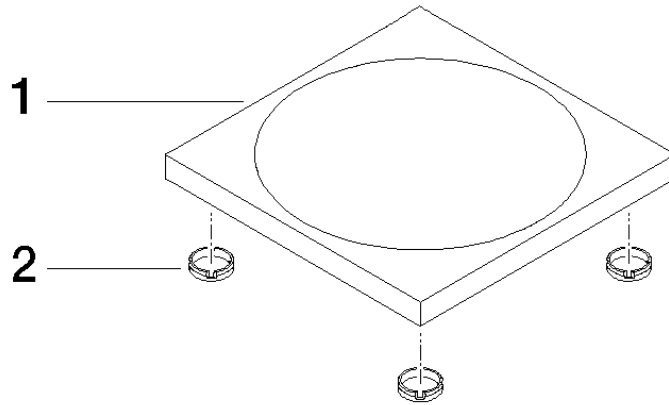

Soap dish free-standing model - Brushed Dark Platinum

IMO

84 410 780

• 119 x 119 x 10 mm

Fits: IMO, LULU, MEM, TARA, LISSÉ, META, CYO

	Brushed Dark Platinum	84 410 780-99
	Chrome	84 410 780-00
	Brushed Platinum	84 410 780-06
	Platinum	84 410 780-08
	Dark Chrome	84 410 780-19
	Light Gold	84 410 780-26
	Brushed Light Gold	84 410 780-27
	Brushed Durabronze (23kt Gold)	84 410 780-28
	Matte Black	84 410 780-33
	Brushed Bronze	84 410 780-42
	Brushed Champagne (22kt Gold)	84 410 780-46
	Champagne (22kt Gold)	84 410 780-47
	Brushed Chrome	84 410 780-93

84 410 780

mm [inches]

84 410 780

**Product version from 10/1/2023**

Parts for other  
finishes can be found  
here: [Chrome](#)

## Soap dish free-standing model - Brushed Dark Platinum

IMO

84 410 780