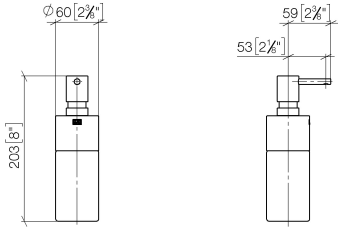

Dispenser free-standing model - Brushed Platinum

ELIO

84 435 970

- bottle made of crystal glass, matt
- width 60mm
- height 200 mm
- 250 ml bottle
- 59mm projection

Fits ELIO, ENO, MEM, META SQUARE, SYNC, TARA and TARA ULTRA

84 435 970

mm [inches]

84 435 970

Parts for other
finishes can be found
here: [Chrome](#)

Dispenser free-standing model - Brushed Platinum

ELIO

84 435 970

Spare parts list

No.	Item Number	Name	Quantity used	Delivery time
	90 10 10 535 00-06	dispenser	4	10