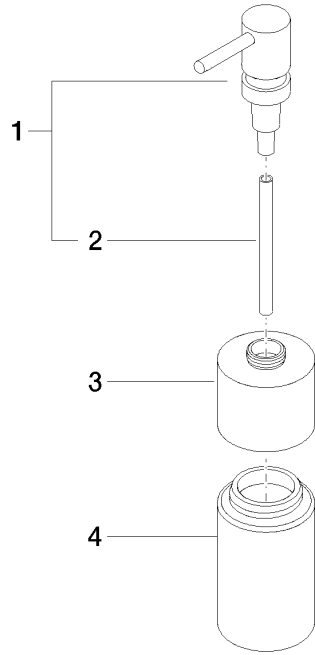

Dispenser free-standing model - Platinum

ELIO

84 435 970

- bottle made of crystal glass, matt
- width 60mm
- height 200 mm
- 250 ml bottle
- 59mm projection

Fits ELIO, ENO, MEM, META SQUARE, SYNC, TARA and TARA ULTRA

Dispenser free-standing model - Platinum

ELIO

84 435 970

mm [inches]

84 435 970

Parts for other
finishes can be found
here: [Chrome](#)

Dispenser free-standing model - Platinum

ELIO

84 435 970

Spare parts list

No.	Item Number	Name	Quantity used	Delivery time
	90 10 10 535 00-08	dispenser	4	40