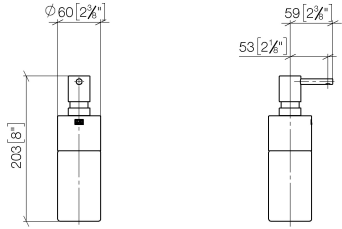

Dispenser free-standing model - Platinum

ELIO

84 435 970

- bottle made of crystal glass, matt
- width 60mm
- height 200 mm
- 250 ml bottle
- 59mm projection

Fits ELIO, ENO, MEM, META SQUARE, SYNC, TARA and TARA ULTRA

Dispenser free-standing model - Platinum

ELIO

84 435 970

mm [inches]

84 435 970

Parts for other
finishes can be found
here: [Chrome](#)

Dispenser free-standing model - Platinum

ELIO