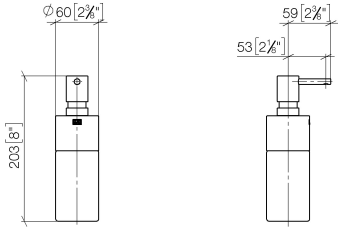

Dispenser free-standing model - Dark Chrome

ELIO

84 435 970

- bottle made of crystal glass, matt
- width 60mm
- height 200 mm
- 250 ml bottle
- 59mm projection

Fits ELIO, ENO, MEM, META SQUARE, SYNC, TARA and TARA ULTRA

Fits: ELIO, MEM, TARA, ENO, SYNC, TARA ULTRA, META SQUARE

	Dark Chrome	84 435 970-19
	Chrome	84 435 970-00
	Brushed Platinum	84 435 970-06
	Platinum	84 435 970-08
	Brushed Durabronze (23kt Gold)	84 435 970-28
	Matte Black	84 435 970-33
	Brushed Champagne (22kt Gold)	84 435 970-46
	Champagne (22kt Gold)	84 435 970-47
	Brushed Chrome	84 435 970-93
	Brushed Dark Platinum	84 435 970-99

84 435 970

mm [inches]

84 435 970

Parts for other
finishes can be found
here: [Chrome](#)

Dispenser free-standing model - Dark Chrome

ELIO

84 435 970

Spare parts list