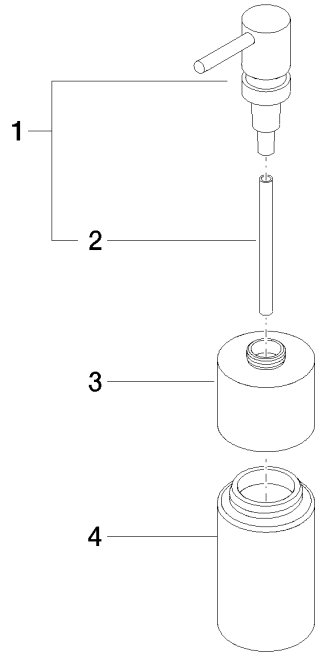

Dispenser free-standing model - Dark Chrome

ELIO

84 435 970

- bottle made of crystal glass, matt
- width 60mm
- height 200 mm
- 250 ml bottle
- 59mm projection

Fits ELIO, ENO, MEM, META SQUARE, SYNC, TARA and TARA ULTRA

Fits: ELIO, MEM, TARA, ENO, SYNC, TARA ULTRA, META SQUARE

	Dark Chrome	84 435 970-19
	Chrome	84 435 970-00
	Brushed Platinum	84 435 970-06
	Platinum	84 435 970-08
	Brushed Durabronze (23kt Gold)	84 435 970-28
	Matte Black	84 435 970-33
	Brushed Champagne (22kt Gold)	84 435 970-46
	Champagne (22kt Gold)	84 435 970-47
	Brushed Chrome	84 435 970-93
	Brushed Dark Platinum	84 435 970-99

84 435 970

mm [inches]

84 435 970

Parts for other
finishes can be found
here: [Chrome](#)

Dispenser free-standing model - Dark Chrome

ELIO

84 435 970

Spare parts list