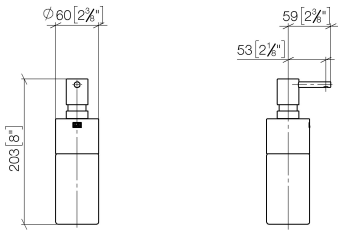

Dispenser free-standing model - Brushed Durabronz (23kt Gold)

ELIO

84 435 970

- bottle made of crystal glass, matt
- width 60mm
- height 200 mm
- 250 ml bottle
- 59mm projection

Fits ELIO, ENO, MEM, META SQUARE, SYNC, TARA and TARA ULTRA

Fits: ELIO, MEM, TARA, ENO, SYNC, TARA ULTRA, META SQUARE

	Brushed Durabronz (23kt Gold)	84 435 970-28
	Chrome	84 435 970-00
	Brushed Platinum	84 435 970-06
	Platinum	84 435 970-08
	Dark Chrome	84 435 970-19
	Matte Black	84 435 970-33
	Brushed Champagne (22kt Gold)	84 435 970-46
	Champagne (22kt Gold)	84 435 970-47
	Brushed Chrome	84 435 970-93
	Brushed Dark Platinum	84 435 970-99

84 435 970

mm [inches]

84 435 970

Parts for other
finishes can be found
here: Chrome

Dispenser free-standing model - Brushed Durabronz (23kt Gold)

ELIO

84 435 970

Spare parts list

No.	Item Number	Name	Quantity used	Delivery time
	90 10 10 535 00-28	dispenser	4	20