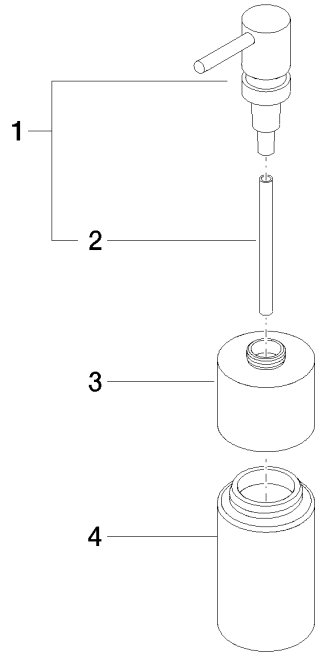

Dispenser free-standing model - Brushed Durabronz (23kt Gold)

ELIO

84 435 970

- bottle made of crystal glass, matt
- width 60mm
- height 200 mm
- 250 ml bottle
- 59mm projection

Fits ELIO, ENO, MEM, META SQUARE, SYNC, TARA and TARA ULTRA

Fits: ELIO, MEM, TARA, ENO, SYNC, TARA ULTRA, META SQUARE

	Brushed Durabronz (23kt Gold)	84 435 970-28
	Chrome	84 435 970-00
	Brushed Platinum	84 435 970-06
	Platinum	84 435 970-08
	Dark Chrome	84 435 970-19
	Matte Black	84 435 970-33
	Brushed Champagne (22kt Gold)	84 435 970-46
	Champagne (22kt Gold)	84 435 970-47
	Brushed Chrome	84 435 970-93
	Brushed Dark Platinum	84 435 970-99

84 435 970

mm [inches]

84 435 970

Parts for other
finishes can be found
here: Chrome

Dispenser free-standing model - Brushed Durabronz (23kt Gold)

ELIO

84 435 970

Spare parts list

No.	Item Number	Name	Quantity used	Delivery time
	90 10 10 535 00-28	dispenser	4	20