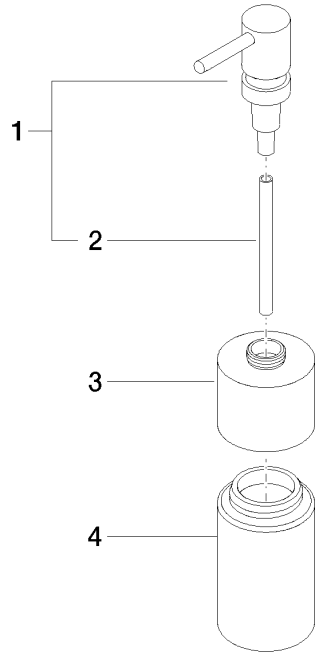

**Dispenser free-standing model - Brushed Champagne (22kt Gold)**

ELIO

84 435 970

- bottle made of crystal glass, matt
- width 60mm
- height 200 mm
- 250 ml bottle
- 59mm projection

Fits ELIO, ENO, MEM, META SQUARE, SYNC, TARA and TARA ULTRA

Fits: ELIO, MEM, TARA, ENO, SYNC, TARA ULTRA, META SQUARE

	Brushed Champagne (22kt Gold)	84 435 970-46
	Chrome	84 435 970-00
	Brushed Platinum	84 435 970-06
	Platinum	84 435 970-08
	Dark Chrome	84 435 970-19
	Brushed Durabronze (23kt Gold)	84 435 970-28
	Matte Black	84 435 970-33
	Champagne (22kt Gold)	84 435 970-47
	Brushed Chrome	84 435 970-93
	Brushed Dark Platinum	84 435 970-99

84 435 970

mm [inches]

84 435 970

Parts for other  
finishes can be found  
here: [Chrome](#)

Dispenser free-standing model - Brushed Champagne (22kt Gold)

ELIO

84 435 970

**Spare parts list**

No.	Item Number	Name	Quantity used	Delivery time
	90 10 10 535 00-46	dispenser	4	30