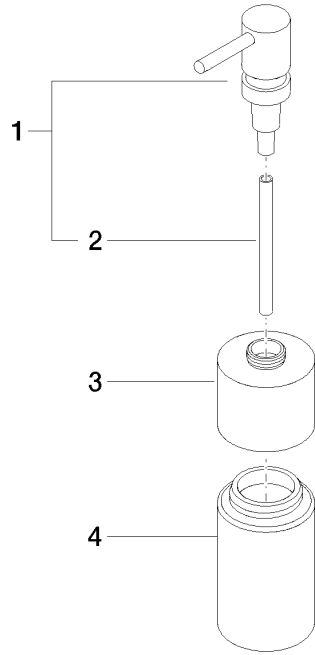

**Dispenser free-standing model - Champagne (22kt Gold)**

ELIO

84 435 970

- bottle made of crystal glass, matt
- width 60mm
- height 200 mm
- 250 ml bottle
- 59mm projection

Fits ELIO, ENO, MEM, META SQUARE, SYNC, TARA and TARA ULTRA

Fits: ELIO, MEM, TARA, ENO, SYNC, TARA ULTRA, META SQUARE

	Champagne (22kt Gold)	84 435 970-47
	Chrome	84 435 970-00
	Brushed Platinum	84 435 970-06
	Platinum	84 435 970-08
	Dark Chrome	84 435 970-19
	Brushed Durabross (23kt Gold)	84 435 970-28
	Matte Black	84 435 970-33
	Brushed Champagne (22kt Gold)	84 435 970-46
	Brushed Chrome	84 435 970-93
	Brushed Dark Platinum	84 435 970-99

84 435 970

mm [inches]

84 435 970

Parts for other  
finishes can be found  
here: [Chrome](#)

### Spare parts list

No.	Item Number	Name	Quantity used	Delivery time
	90 10 10 535 00-47	dispenser	4	30