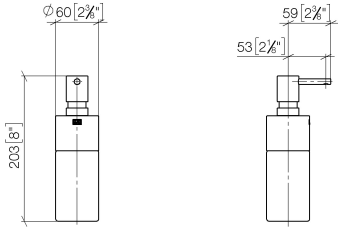

**Dispenser free-standing model - Champagne (22kt Gold)**

ELIO

84 435 970

- bottle made of crystal glass, matt
- width 60mm
- height 200 mm
- 250 ml bottle
- 59mm projection

Fits ELIO, ENO, MEM, META SQUARE, SYNC, TARA and TARA ULTRA

84 435 970

mm [inches]

84 435 970

Parts for other  
finishes can be found  
here: [Chrome](#)