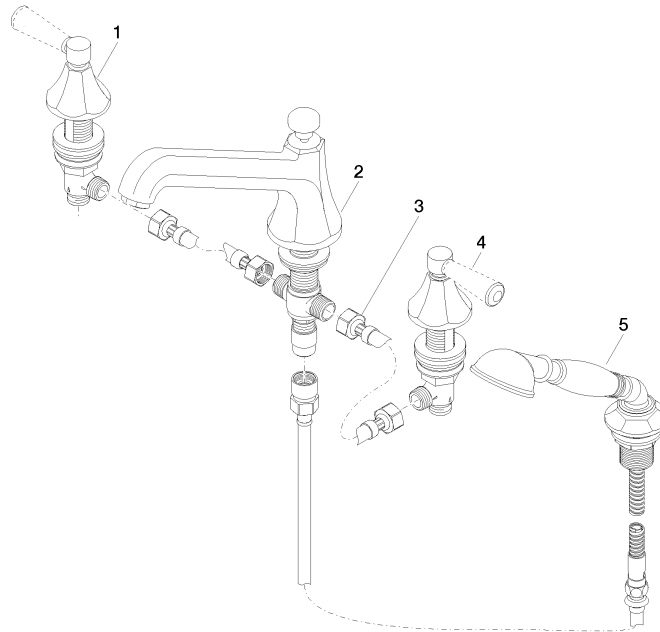

MADISON Bath shower set for bath rim or tile edge installation - Brushed Dark Platinum

MADISON

ST 030 100 3370

- spout: circular, air-enriched flow
- max. spout flow rate 23 l/min
- Hand shower: COMPACT RAIN, max. flow rate 6.8 l/min (at 3 bar)
- complete hand shower set with anti-scale system
- 225mm projection
- automatic bath/shower diverter
- height of mixer 185 mm
- height up to aerator 140 mm
- hole diameter valve 32 mm
- hole diameter spout 32 mm
- hole diameter for complete hand shower set 32 mm
- rosette for spout Ø 70mm
- rosette for complete hand shower set Ø 60mm
- rosette for deck valve Ø 60mm
- metal shower hose 1750mm with integrated anti-twist protection

ST 030 100 3370

ST 030 100 3370
Parts for other finishes can be found here: [Chrome](#)

- 225mm projection
- complete hand shower set: normal flow
- spout: circular, air-enriched flow
- complete hand shower set with anti-scale system
- automatic bath/shower diverter
- height of mixer 185 mm
- height up to aerator 140 mm
- hole diameter valve 32 mm
- hole diameter spout 32 mm
- hole diameter for complete hand shower set 32 mm
- rosette for spout Ø 70mm
- rosette for complete hand shower set Ø 60mm
- rosette for deck valve Ø 60mm
- metal shower hose 1750mm with integrated anti-twist protection
- max. spout flow rate 23 l/min
- max. flow for complete hand shower set 6.8 l/min

MADISON

ST 030 100 3370

ST 030 100 3370
mm [inches]
1:10

Flow rate chart

Certificates

LGA_8028.

Belgaqua_21-380-
27_4.

ST 030 100 3370

Spare parts list

No.	Item Number	Name	Quantity used	Delivery time
1	20 000 370-99	side panel	1	60
2	13 502 380-99	spout	1	60
3	12 502 970 90	High pressure hose 1/2" x 1/2" x 400 mm -	2	2
4	20 000 371-99	side panel	1	60
5	27 703 370-99	shower set	1	-