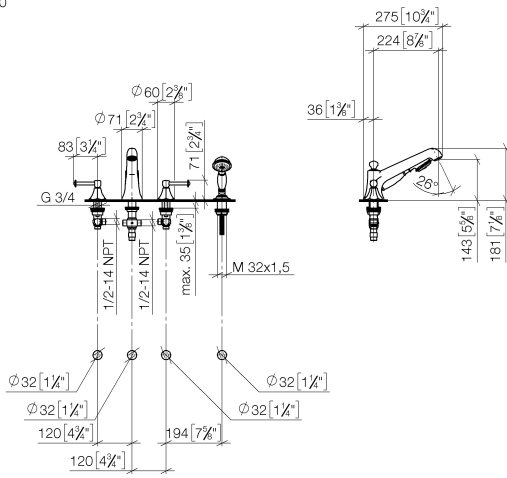

ST 030 100 3370

ST 030 100 3370
Parts for other finishes can be found here: [Chrome](#)

- 225mm projection
- complete hand shower set: normal flow
- spout: circular, air-enriched flow
- complete hand shower set with anti-scale system
- automatic bath/shower diverter
- height of mixer 185 mm
- height up to aerator 140 mm
- hole diameter valve 32 mm
- hole diameter spout 32 mm
- hole diameter for complete hand shower set 32 mm
- rosette for spout Ø 70mm
- rosette for complete hand shower set Ø 60mm
- rosette for deck valve Ø 60mm
- metal shower hose 1750mm with integrated anti-twist protection
- max. spout flow rate 23 l/min
- max. flow for complete hand shower set 6.8 l/min

MADISON Bath shower set for bath rim or tile edge installation - Brushed Dark
Platinum

MADISON

ST 030 100 3370

ST 030 100 3370

Recommended miscellaneous

Perfecto installation kit -

12 614 970 90

MADISON Bath shower set for bath rim or tile edge installation - Brushed Dark
Platinum

MADISON

ST 030 100 3370

ST 030 100 3370
mm [inches]
1:10

Flow rate chart

Certificates

LGA_8028.

Belgaqua_21-380-
27_4.

ST 030 100 3370

Spare parts list

No.	Item Number	Name	Quantity used	Delivery time
1	20 000 370-99	side panel	1	60
2	13 502 380-99	spout	1	60
3	12 502 970 90	High pressure hose 1/2" x 1/2" x 400 mm -	2	2
4	20 000 371-99	side panel	1	60
5	27 703 370-99	shower set	1	-