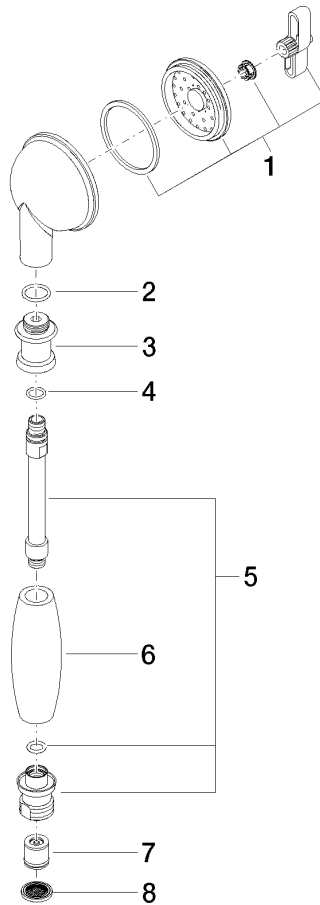

ST 050 200 1360

- slide bar
- Pipe diameter 18 mm
- rosette Ø 60 mm
- gauge 850 mm
- metal shower hose 1750mm with integrated anti-twist protection
- shower hose connector 1/2"
- COMPACT RAIN, max. flow rate 9 l/min (at 3 bar)
- spray head Ø 64mm
- This product can help a building meet the requirements of Green Building Rating Systems, e.g. LEED®, BREEAM®, DGNB

ST 050 200 1360

mm [inches]

**Flow rate chart**

**Certificates**

WRAS\_1809019. LGA\_8492.

ST 050 200 1360

**Spare parts list**

No.	Item Number	Name	Quantity used	Delivery time
1	90 12 01 010 00 90	set	1	2
2	09 14 10 069 90	seal	1	2
3	09 24 04 059 20-00	nipple	1	10
4	09 14 10 042 90	seal	1	2
5	90 28 22 033 00-00	insert	1	10
6	11 167 820 60	handle	1	2
7	09 23 01 077 90	flow reducer	1	2
8	09 23 01 039 90	sieve	1	2

ST 050 200 1360

- slide bar
- Pipe diameter 18 mm
- rosette Ø 60 mm
- gauge 850 mm
- metal shower hose 1750mm with integrated anti-twist protection
- shower hose connector 1/2"

This article does not include a hand shower!

**Spare parts list**

No.	Item Number	Name	Quantity used	Delivery time
1	90 17 20 708 00 90	fixing set	2	2
2	09 30 30 048 90	screw	2	2
3	09 17 20 016-00	holder	2	10
4	09 31 11 144 90	pin	2	2
5	09 31 11 002 90	pin	2	2
6	09 21 40 020-00	connection	2	60
7	09 18 40 009 90	sleeve	2	2
8	08 28 22 596-00	pipe	1	10
9	12 580 970-00	Slide unit - Chrome	1	10
10	28 204 970-00	Metal shower hose 1/2" x 1/2" x 1750 mm - Chrome	1	2