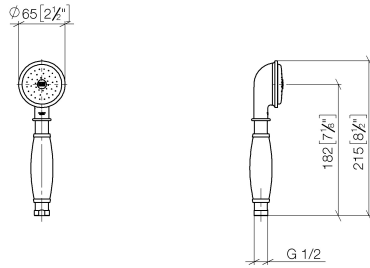

ST 050 200 1360

- slide bar
- Pipe diameter 18 mm
- rosette Ø 60 mm
- gauge 850 mm
- metal shower hose 1750mm with integrated anti-twist protection
- shower hose connector 1/2"
- COMPACT RAIN, max. flow rate 9 l/min (at 3 bar)
- spray head Ø 64mm
- This product can help a building meet the requirements of Green Building Rating Systems, e.g. LEED®, BREEAM®, DGNB

## MADISON Shower set - Chrome

MADISON

---

ST 050 200 1360

ST 050 200 1360

- COMPACT RAIN, max. flow rate 9 l/min (at 3 bar)
- Function from: 6 l/min
- spray head Ø 64mm
- 1/2" connection
- WRAS 1809019

Intrinsic protection against back flow.

ST 050 200 1360

mm [inches]

**Flow rate chart**

**Certificates**

WRAS\_1809019. LGA\_8492.

ST 050 200 1360

**Spare parts list**

No.	Item Number	Name	Quantity used	Delivery time
1	90 12 01 010 00 90	set	1	2
2	09 14 10 069 90	seal	1	2
3	09 24 04 059 20-00	nipple	1	10
4	09 14 10 042 90	seal	1	2
5	90 28 22 033 00-00	insert	1	10
6	11 167 820 60	handle	1	2
7	09 23 01 077 90	flow reducer	1	2
8	09 23 01 039 90	sieve	1	2

ST 050 200 1360

- slide bar
- Pipe diameter 18 mm
- rosette Ø 60 mm
- gauge 850 mm
- metal shower hose 1750mm with integrated anti-twist protection
- shower hose connector 1/2"

This article does not include a hand shower!