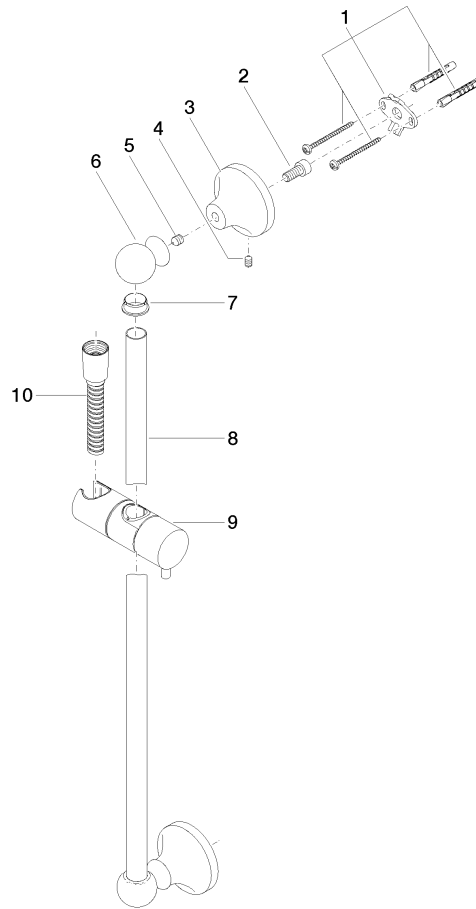

ST 050 200 1360

- slide bar
- Pipe diameter 18 mm
- rosette Ø 60 mm
- gauge 850 mm
- metal shower hose 1750mm with integrated anti-twist protection
- shower hose connector 1/2"
- COMPACT RAIN, max. flow rate 9 l/min (at 3 bar)
- spray head Ø 64mm
- This product can help a building meet the requirements of Green Building Rating Systems, e.g. LEED®, BREEAM®, DGNB

ST 050 200 1360

- slide bar
- Pipe diameter 18 mm
- rosette Ø 60 mm
- gauge 850 mm
- metal shower hose 1750mm with integrated anti-twist protection
- shower hose connector 1/2"

This article does not include a hand shower!

**Required miscellaneous**

	<b>MADISON Hand shower - Chrome</b> •spray head Ø 95mm •Hand shower see page {PAGE} •Three settings: COMPACT RAIN, COMPACT SOFT FLOW, COMPACT AQUAPRESSURE FLOW, max. flow rate l/min (at 3 bar)	28 002 978-00
-----------------------------------------------------------------------------------	-----------------------------------------------------------------------------------------------------------------------------------------------------------------------------------------------------------	---------------

**Spare parts list**

No.	Item Number	Name	Quantity used	Delivery time
1	90 17 20 708 00 90	fixing set	2	2
2	09 30 30 048 90	screw	2	2
3	09 17 20 016-00	holder	2	10
4	09 31 11 144 90	pin	2	2
5	09 31 11 002 90	pin	2	2
6	09 21 40 020-00	connection	2	60
7	09 18 40 009 90	sleeve	2	2
8	08 28 22 596-00	pipe	1	10
9	12 580 970-00	Slide unit - Chrome	1	10
10	28 204 970-00	Metal shower hose 1/2" x 1/2" x 1750 mm - Chrome	1	2