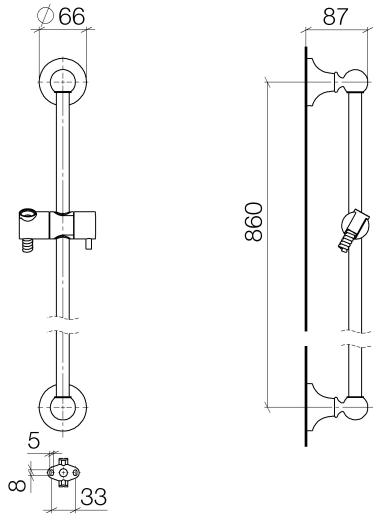

ST 050 200 1360

Certificates

WRAS_2009048. IAPMO_4976 (4).