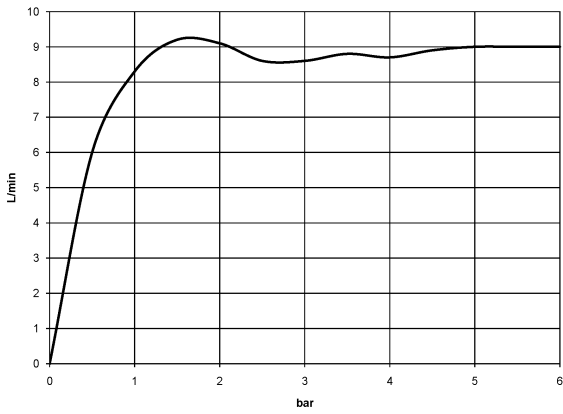

Flow rate chart

Certificates

WRAS_1809019. LGA_8492.