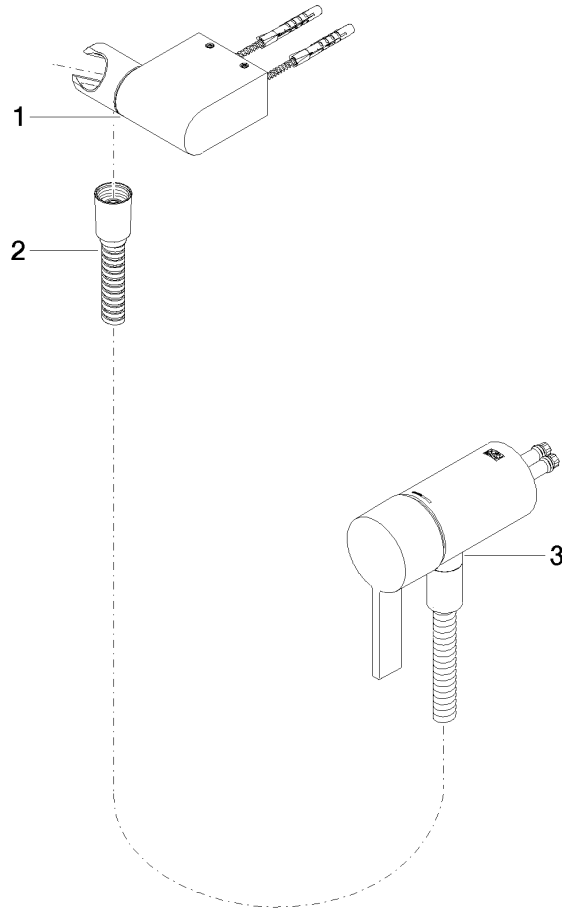

Concealed single-lever mixer with integrated shower connection with hand shower set - Chrome

IMO

ST 050 204 8979

- metal shower hose 1750mm with integrated anti-twist protection
 - Hand shower: COMPACT RAIN, max. flow rate 10 l/min (at 3 bar)
 - spray head Ø 130 mm
- Intrinsic protection against back flow.**

IMO

ST 050 204 8070
mm [inches]

Certificates

Belgaqua_21-025- WRAS_2011027. LGA_29928.
27_1.

ST 050 204 8979

Spare parts list

| No. | Item Number | Name | Quantity used | Delivery time |
|-----|---------------|---|---------------|---------------|
| 1 | 28 060 970-00 | Wall bracket swivel - Chrome | 1 | 10 |
| 2 | 28 322 970-00 | Metal shower hose 1/2" x 3/8" x 1750 mm - Chrome | 1 | 2 |
| 3 | 36 050 970-00 | Concealed single-lever mixer with integrated shower connection - Chrome | 1 | 10 |

Concealed single-lever mixer with integrated shower connection with hand shower set - Chrome

IMO

ST 050 204 8979

- COMPACT RAIN, max. flow rate 15 l/min (at 3 bar)
- with anti-scale system
- spray head Ø 130 mm
- 1/2" connection