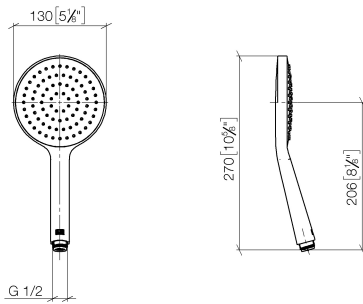

Concealed single-lever mixer with integrated shower connection with hand shower set - Chrome

IMO

ST 050 204 8979

- metal shower hose 1750mm with integrated anti-twist protection
 - Hand shower: COMPACT RAIN, max. flow rate 10 l/min (at 3 bar)
 - spray head Ø 130 mm
- Intrinsic protection against back flow.**

Concealed single-lever mixer with integrated shower connection with hand shower set - Chrome

IMO

ST 050 204 8979

Concealed single-lever mixer with integrated shower connection with hand shower set - Chrome

IMO

ST 050 204 8979

Concealed single-lever mixer with integrated shower connection with hand shower set - Chrome

IMO

ST 050 204 8979

Concealed single-lever mixer with integrated shower connection with hand shower set - Chrome

IMO

ST 050 204 8070
mm [inches]

Flow rate chart

Certificates

DVGW_DW-
6517DN0129.

LGA_29983.

WRAS_2009011.

ST 050 204 8979