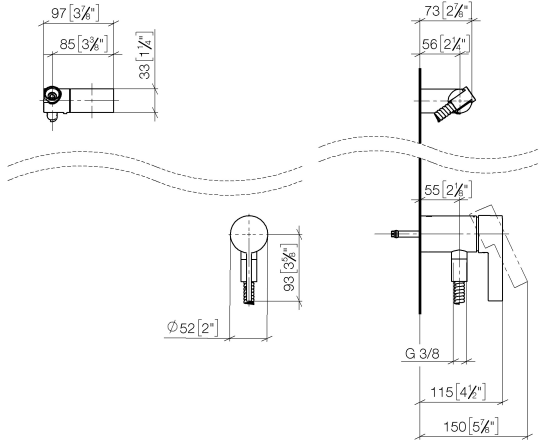

Concealed single-lever mixer with integrated shower connection with hand shower set - Chrome

IMO

ST 050 204 8979

- metal shower hose 1750mm with integrated anti-twist protection
 - Hand shower: COMPACT RAIN, max. flow rate 10 l/min (at 3 bar)
 - spray head Ø 130 mm
- Intrinsic protection against back flow.**

Required miscellaneous

Hand shower - Chrome 28 012 979-00

Required miscellaneous

Hand shower FlowReduce - Chrome 28 018 979-00 0010

Concealed single-lever mixer with integrated shower connection with hand shower set - Chrome

IMO

ST 050 204 8070
mm [inches]

Certificates

Belgaqua_21-025- WRAS_2011027. LGA_29928.
27_1.

ST 050 204 8979

Spare parts list

| No. | Item Number | Name | Quantity used | Delivery time |
|-----|---------------|---|---------------|---------------|
| 1 | 28 060 970-00 | Wall bracket swivel - Chrome | 1 | 10 |
| 2 | 28 322 970-00 | Metal shower hose 1/2" x 3/8" x 1750 mm - Chrome | 1 | 2 |
| 3 | 36 050 970-00 | Concealed single-lever mixer with integrated shower connection - Chrome | 1 | 10 |

Concealed single-lever mixer with integrated shower connection with hand shower set - Chrome

IMO

ST 050 204 8979

- COMPACT RAIN, max. flow rate 15 l/min (at 3 bar)
- with anti-scale system
- spray head Ø 130 mm
- 1/2" connection