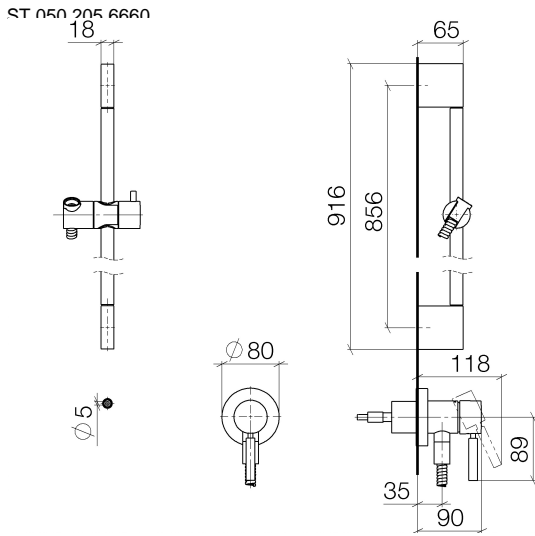

Concealed single-lever mixer with integrated shower connection with shower set - Chrome

TARA

ST 050 205 6660

Fits: TARA, META

- cover plate Ø 78 mm
 - metal shower hose 1750mm with integrated anti-twist protection
 - slide bar
 - Three or five settings: COMPACT RAIN, COMPACT SOFT FLOW, COMPACT AQUAPRESSURE FLOW, max. flow rate l/min (at 3 bar)
 - spray head Ø 100mm
- Intrinsic protection against back flow.**

Concealed single-lever mixer with integrated shower connection with shower set - Chrome

TARA

ST 050 205 6660

Concealed single-lever mixer with integrated shower connection with shower set - Chrome

TARA

Certificates

Belgaqua_21-025- WRAS_2011027. LGA_29569.
27_1.

ST 050 205 6660

Spare parts list

No.	Item Number	Name	Quantity used	Delivery time
1	05 17 20 726 02 90	fixing set	1	2
2	09 31 11 049 90	pin	2	2
3	04 31 11 113 00 90	pin	2	2
4	08 17 97 054-00	holder	2	10
5	90 28 22 597 00-00	holder	1	10
6	28 322 970-00	Metal shower hose 1/2" x 3/8" x 1750 mm - Chrome	1	2
7	12 580 970-00	Slide unit - Chrome	1	10
8	90 14 20 026 00 90	seal	1	2
9	36 045 660-00	Concealed single-lever mixer with cover plate with integrated shower connection - Chrome	1	10