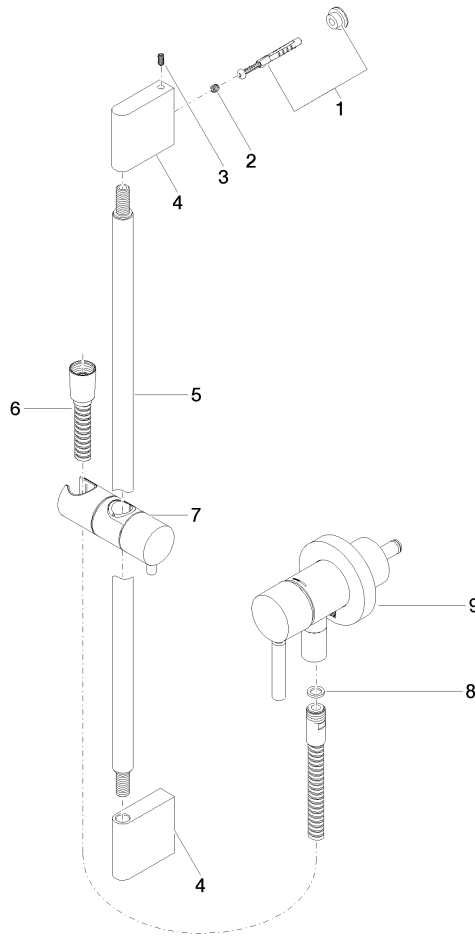

Concealed single-lever mixer with integrated shower connection with shower set - Chrome

TARA

ST 050 205 6660

Fits: TARA, META

- cover plate Ø 78 mm
 - metal shower hose 1750mm with integrated anti-twist protection
 - slide bar
 - Three or five settings: COMPACT RAIN, COMPACT SOFT FLOW, COMPACT AQUAPRESSURE FLOW, max. flow rate l/min (at 3 bar)
 - spray head Ø 100mm
- Intrinsic protection against back flow.**

Fits: TARA, META

- cover plate Ø 78 mm
- metal shower hose 1750mm with integrated anti-twist protection
- slide bar

This article does not include a hand shower!

Intrinsic protection against back flow.

Article cannot be extended, please check the depth of the installation location!

Concealed single-lever mixer with integrated shower connection with shower set - Chrome

TARA

ST 050 205 6660

Concealed single-lever mixer with integrated shower connection with shower set - Chrome

TARA

Certificates

Belgaqua_21-025- WRAS_2011027. LGA_29569.
27_1.

ST 050 205 6660

Spare parts list

No.	Item Number	Name	Quantity used	Delivery time
1	05 17 20 726 02 90	fixing set	1	2
2	09 31 11 049 90	pin	2	2
3	04 31 11 113 00 90	pin	2	2
4	08 17 97 054-00	holder	2	10
5	90 28 22 597 00-00	holder	1	10
6	28 322 970-00	Metal shower hose 1/2" x 3/8" x 1750 mm - Chrome	1	2
7	12 580 970-00	Slide unit - Chrome	1	10
8	90 14 20 026 00 90	seal	1	2
9	36 045 660-00	Concealed single-lever mixer with cover plate with integrated shower connection - Chrome	1	10