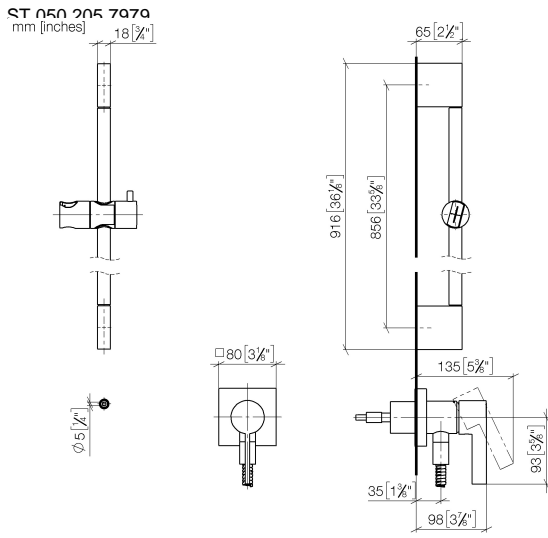

# Concealed single-lever mixer with integrated shower connection with shower set - Chrome

IMO

ST 050 205 7979

Fits: IMO, MEM, CL.1

- cover plate 80 x 80 mm
  - metal shower hose 1750mm with integrated anti-twist protection
  - slide bar
  - Pipe diameter 18 mm
  - Four settings: COMPACT RAIN, COMPACT SOFT FLOW, COMPACT AQUAPRESSURE FLOW, COMPACT CASCADE, max. flow rate l/min (at 3 bar)
  - spray head Ø 120mm
- Intrinsic protection against back flow.**

---

IMO

ST 050 205 7979

**Concealed single-lever mixer with integrated shower connection with shower set - Chrome**

IMO

ST 050 205 7979

- Four settings: COMPACT RAIN, COMPACT SOFT FLOW, COMPACT AQUAPRESSURE FLOW, COMPACT CASCADE, max. flow rate 15 l/min (at 3 bar)
- with anti-scale system
- spray head Ø 120mm
- 1/2" connection

Concealed single-lever mixer with integrated shower connection with shower set - Chrome

---

IMO

ST 050 205 7979

**Concealed single-lever mixer with integrated shower connection with shower set - Chrome**

IMO

### Spare parts list

No.	Item Number	Name	Quantity used	Delivery time
1	05 17 20 726 02 90	fixing set	1	2
2	09 31 11 049 90	pin	2	2
3	04 31 11 113 00 90	pin	2	2
4	08 17 97 054-00	holder	2	10
5	90 28 22 597 00-00	holder	1	10
6	28 322 970-00	Metal shower hose 1/2" x 3/8" x 1750 mm - Chrome	1	2
7	12 580 970-00	Slide unit - Chrome	1	10
8	90 14 20 026 00 90	seal	1	2
9	36 045 970-00	Concealed single-lever mixer with cover plate with integrated shower connection - Chrome	1	10