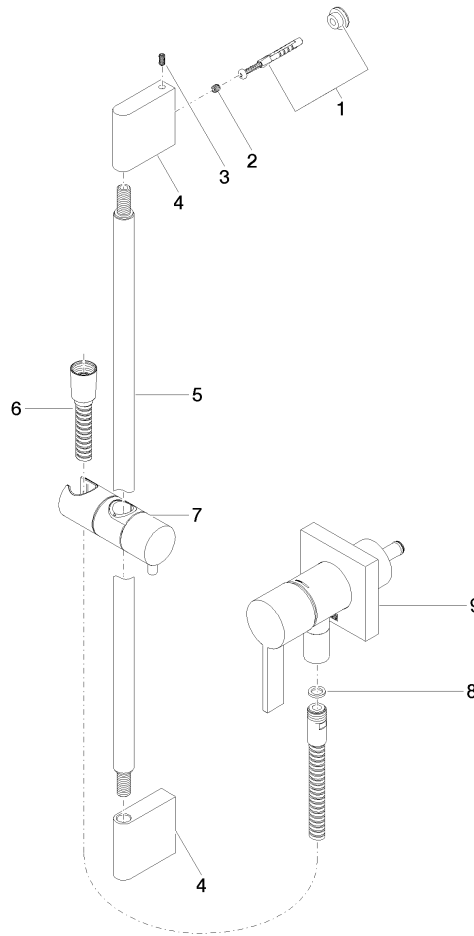

# Concealed single-lever mixer with integrated shower connection with shower set - Chrome

IMO

ST 050 205 7979

Fits: IMO, MEM, CL.1

- cover plate 80 x 80 mm
  - metal shower hose 1750mm with integrated anti-twist protection
  - slide bar
  - Pipe diameter 18 mm
  - Four settings: COMPACT RAIN, COMPACT SOFT FLOW, COMPACT AQUAPRESSURE FLOW, COMPACT CASCADE, max. flow rate l/min (at 3 bar)
  - spray head Ø 120mm
- Intrinsic protection against back flow.**

Concealed single-lever mixer with integrated shower connection with shower set - Chrome

---

IMO

ST 050 205 7979

**Concealed single-lever mixer with integrated shower connection with shower set - Chrome**

IMO

### Spare parts list

No.	Item Number	Name	Quantity used	Delivery time
1	05 17 20 726 02 90	fixing set	1	2
2	09 31 11 049 90	pin	2	2
3	04 31 11 113 00 90	pin	2	2
4	08 17 97 054-00	holder	2	10
5	90 28 22 597 00-00	holder	1	10
6	28 322 970-00	Metal shower hose 1/2" x 3/8" x 1750 mm - Chrome	1	2
7	12 580 970-00	Slide unit - Chrome	1	10
8	90 14 20 026 00 90	seal	1	2
9	36 045 970-00	Concealed single-lever mixer with cover plate with integrated shower connection - Chrome	1	10