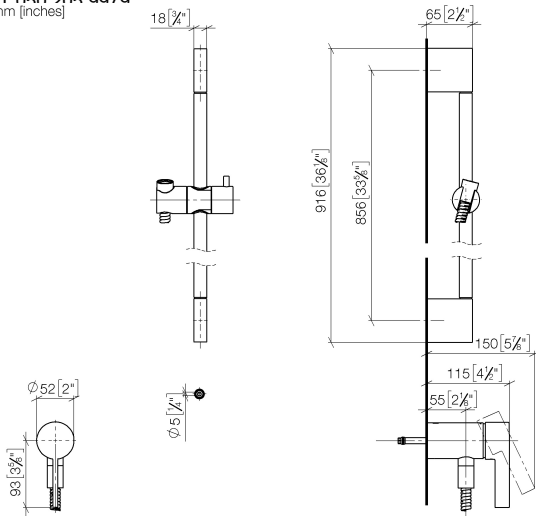

Concealed single-lever mixer with integrated shower connection with shower set - Chrome

IMO

ST 050 205 9979

- metal shower hose 1750mm with integrated anti-twist protection
 - slide bar
 - Pipe diameter 18 mm
 - Hand shower: COMPACT RAIN, max. flow rate 15 l/min (at 3 bar)
 - spray head Ø 130 mm
- Intrinsic protection against back flow.**

ST 050 205 9979

Concealed single-lever mixer with integrated shower connection with shower set - Chrome

IMO

ST 050 205 9979

- metal shower hose 1750mm with integrated anti-twist protection
- slide bar
- Pipe diameter 18 mm

IMO

ST 050 205 0070
mm [inches]

Certificates

Belgaqua_21-025- WRAS_2011027. LGA_29928.
27_1.

ST 050 205 9979

Spare parts list

No.	Item Number	Name	Quantity used	Delivery time
1	05 17 20 726 02 90	fixing set	1	2
2	09 31 11 049 90	pin	2	2
3	04 31 11 113 00 90	pin	2	2
4	08 17 97 054-00	holder	2	10
5	90 28 22 597 00-00	holder	1	10
6	28 322 970-00	Metal shower hose 1/2" x 3/8" x 1750 mm - Chrome	1	2
7	12 580 970-00	Slide unit - Chrome	1	10
9	36 050 970-00	Concealed single-lever mixer with integrated shower connection - Chrome	1	10

Concealed single-lever mixer with integrated shower connection with shower set - Chrome

IMO

ST 050 205 9979

- COMPACT RAIN, max. flow rate 15 l/min (at 3 bar)
- with anti-scale system
- spray head Ø 130 mm
- 1/2" connection