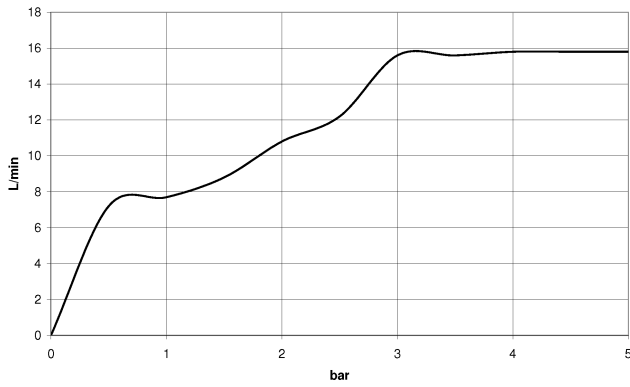

Flow rate chart

Certificates

DVGW_DW-
6517DN0129.

LGA_29983.

WRAS_2009011.