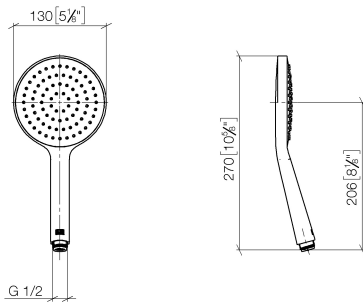

Concealed single-lever mixer with integrated shower connection with shower set - Chrome

IMO

ST 050 205 9979

- metal shower hose 1750mm with integrated anti-twist protection
 - slide bar
 - Pipe diameter 18 mm
 - Hand shower: COMPACT RAIN, max. flow rate 15 l/min (at 3 bar)
 - spray head Ø 130 mm
- Intrinsic protection against back flow.**

IMO

ST 050 205 0070
mm [inches]

Certificates

Belgaqua_21-025- WRAS_2011027. LGA_29928.
27_1.

ST 050 205 9979

Spare parts list

No.	Item Number	Name	Quantity used	Delivery time
1	05 17 20 726 02 90	fixing set	1	2
2	09 31 11 049 90	pin	2	2
3	04 31 11 113 00 90	pin	2	2
4	08 17 97 054-00	holder	2	10
5	90 28 22 597 00-00	holder	1	10
6	28 322 970-00	Metal shower hose 1/2" x 3/8" x 1750 mm - Chrome	1	2
7	12 580 970-00	Slide unit - Chrome	1	10
9	36 050 970-00	Concealed single-lever mixer with integrated shower connection - Chrome	1	10

Concealed single-lever mixer with integrated shower connection with shower set - Chrome

IMO

ST 050 205 9979

Concealed single-lever mixer with integrated shower connection with shower set - Chrome

IMO

ST 050 205 9979

Concealed single-lever mixer with integrated shower connection with shower set - Chrome

IMO

ST 050 205 9979

Concealed single-lever mixer with integrated shower connection with shower set - Chrome

ST 050 205 0070
mm [inches]