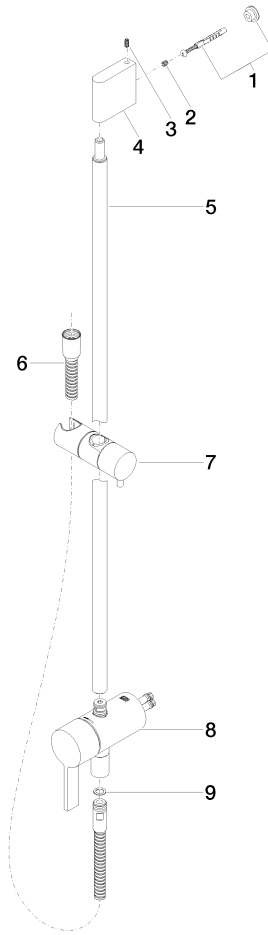

Concealed single-lever mixer with integrated shower connection with shower set - Chrome

IMO

ST 050 206 0979

- metal shower hose 1750mm with integrated anti-twist protection
 - slide bar
 - Pipe diameter 18 mm
 - Hand shower: Three or five settings: COMPACT RAIN, COMPACT SOFT FLOW, COMPACT AQUAPRESSURE FLOW, max. flow rate 15 l/min (at 3 bar)
 - spray head Ø 100mm
- Intrinsic protection against back flow.**

ST 050 206 0979

Concealed single-lever mixer with integrated shower connection with shower set - Chrome

IMO

ST 050 206 0979

- metal shower hose 1750mm with integrated anti-twist protection
- slide bar
- Pipe diameter 18 mm

IMO

Certificates

Belgaqua_21-025- WRAS_2011027. LGA_29928.
27_1.

ST 050 206 0979

Spare parts list

No.	Item Number	Name	Quantity used	Delivery time
1	05 17 20 726 02 90	fixing set	1	2
2	09 31 11 049 90	pin	2	2
3	04 31 11 113 00 90	pin	2	2
4	08 17 97 054-00	holder	1	10
5	90 28 22 782 00-00	pipe	1	10
6	28 322 970-00	Metal shower hose 1/2" x 3/8" x 1750 mm - Chrome	1	2
7	12 580 970-00	Slide unit - Chrome	1	10
8	90 19 97 002 00-00	connection	1	10
9	90 14 20 026 00 90	seal	1	2

Concealed single-lever mixer with integrated shower connection with shower set - Chrome

IMO

ST 050 206 0979

- Three or five settings: COMPACT RAIN, COMPACT SOFT FLOW, COMPACT AQUAPRESSURE FLOW, max. flow rate 15 l/min (at 3 bar)
- with anti-scale system
- spray head Ø 100mm
- 1/2" connection
- WRAS 1704043
- Function from: 7 l/min