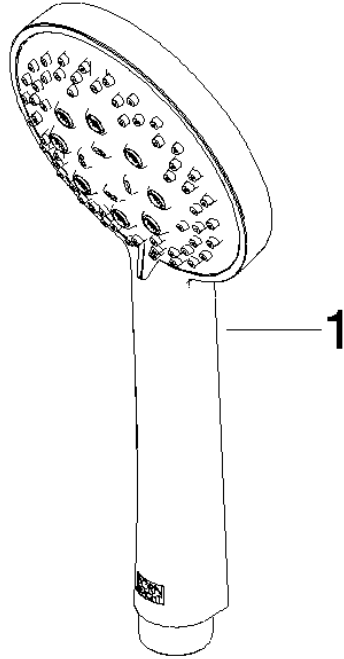

Concealed single-lever mixer with integrated shower connection with shower set - Chrome

IMO

ST 050 206 0979

- metal shower hose 1750mm with integrated anti-twist protection
 - slide bar
 - Pipe diameter 18 mm
 - Hand shower: Three or five settings: COMPACT RAIN, COMPACT SOFT FLOW, COMPACT AQUAPRESSURE FLOW, max. flow rate 15 l/min (at 3 bar)
 - spray head Ø 100mm
- Intrinsic protection against back flow.**

ST 050 206 0979

Concealed single-lever mixer with integrated shower connection with shower set - Chrome

IMO

ST 050 206 0979

- metal shower hose 1750mm with integrated anti-twist protection
- slide bar
- Pipe diameter 18 mm

Concealed single-lever mixer with integrated shower connection with shower set - Chrome

IMO

ST 050 206 0979

Concealed single-lever mixer with integrated shower connection with shower set - Chrome

ST 050 206 0070
mm [inches]

Flow rate chart

Certificates

LGA_29984.

DVGW_DW-
6517DN0129.

WRAS_2210003.

ST 050 206 0979

Spare parts list

No.	Item Number	Name	Quantity used	Delivery time
1	09 23 01 039 90	sieve	1	2