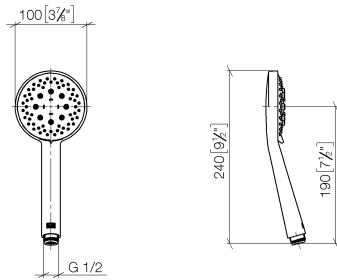

Concealed single-lever mixer with integrated shower connection with shower set - Chrome

IMO

ST 050 206 0979

- metal shower hose 1750mm with integrated anti-twist protection
 - slide bar
 - Pipe diameter 18 mm
 - Hand shower: Three or five settings: COMPACT RAIN, COMPACT SOFT FLOW, COMPACT AQUAPRESSURE FLOW, max. flow rate 15 l/min (at 3 bar)
 - spray head Ø 100mm
- Intrinsic protection against back flow.**

Concealed single-lever mixer with integrated shower connection with shower set - Chrome

IMO

ST 050 206 0979

- Three or five settings: COMPACT RAIN, COMPACT SOFT FLOW, COMPACT AQUAPRESSURE FLOW, max. flow rate 15 l/min (at 3 bar)
- with anti-scale system
- spray head Ø 100mm
- 1/2" connection
- WRAS 1704043
- Function from: 7 l/min

Concealed single-lever mixer with integrated shower connection with shower set - Chrome

IMO

ST 050 206 0979

Concealed single-lever mixer with integrated shower connection with shower set - Chrome

IMO

ST 050 206 0979

Concealed single-lever mixer with integrated shower connection with shower set - Chrome

IMO

ST 050 206 0979

Concealed single-lever mixer with integrated shower connection with shower set - Chrome

ST 050 206 0070
mm [inches]