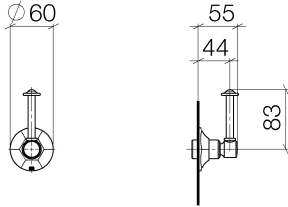

ST 060 401 0371

- rosette Ø 60 mm
- head part with cut-to-length spindle and sleeve

Individual components of this set

You need the following components for this set

1x 11 170 370-08

1x 36 608 371-08

MADISON Wall valve clockwise closing 3/4" - Platinum

ST 060 401 0371

ST 060 401 0371

Parts for other
finishes can be found
here: [Chrome](#)

• WRAS 2010066

MADISON Wall valve clockwise closing 3/4" - Platinum

MADISON

ST 060 401 0371

Certificates

IAPMO_4976 (1). WRAS_2010066.

Spare parts list

No.	Item Number	Name	Quantity used	Delivery time
1	90 90 03 127 00 90	top	1	2
2	09 23 10 125-00	nut	1	10
3	90 14 10 063 00 90	seal	1	2
4	09 27 37 102-08	rosette	1	40
5	09 30 30 069 90	screw	1	2
6	09 30 11 194 90	disc	1	2
7	09 18 30 007-08	sleeve	1	60
8	90 28 10 030 00 90	ring	1	2
9	09 12 12 064-08	base	1	60
10	90 14 15 021 00 90	ring	1	2
11	09 21 02 161-08	cover	1	40
12	09 20 37 101-08	handle	1	40
13	09 20 37 001-08	handle	1	40
14	09 28 22 013 90	pipe	1	2
15	11 170 370-08	MADISON Lever insert - Platinum	1	40
16	09 30 30 062-08	screw	1	40