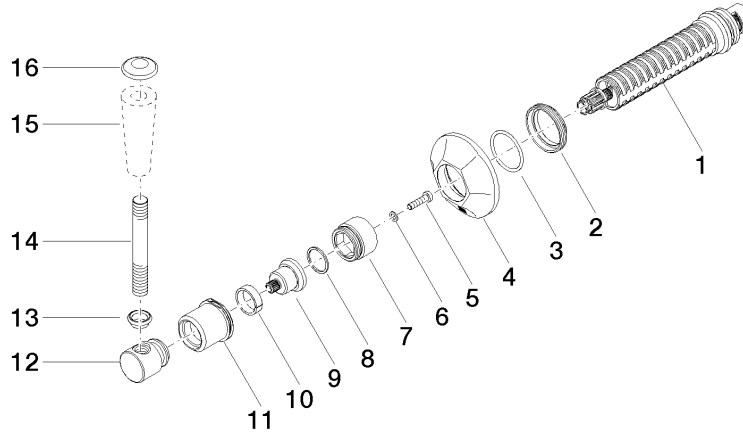

ST 060 401 0371

- rosette Ø 60 mm
- head part with cut-to-length spindle and sleeve

Individual components of this set

You need the following components for this set

1x 11 170 370-08

1x 36 608 371-08

MADISON Wall valve clockwise closing 3/4" - Platinum

MADISON

ST 060 401 0371

ST 060 401 0371

- for basin fittings

NOTE: Mixers are supplied without lever inserts.
Please order the lever inserts separately!

	Platinum	11 170 370-08
	Chrome	11 170 370-00
	Gold (23.9kt)	11 170 370-01
	Brushed Platinum	11 170 370-06
	Durabress (23kt Gold)	11 170 370-09
	white	11 170 370-12
	black	11 170 370-13
	Brushed Durabress (23kt Gold)	11 170 370-28
	Brushed Dark Platinum	11 170 370-99

ST 060 401 0371

ST 060 401 0371

Parts for other
finishes can be found
here: [Chrome](#)

• WRAS 2010066

MADISON Wall valve clockwise closing 3/4" - Platinum

MADISON

ST 060 401 0371

Certificates

IAPMO_4976 (1). WRAS_2010066.

Spare parts list

No.	Item Number	Name	Quantity used	Delivery time
1	90 90 03 127 00 90	top	1	2
2	09 23 10 125-00	nut	1	10
3	90 14 10 063 00 90	seal	1	2
4	09 27 37 102-08	rosette	1	40
5	09 30 30 069 90	screw	1	2
6	09 30 11 194 90	disc	1	2
7	09 18 30 007-08	sleeve	1	60
8	90 28 10 030 00 90	ring	1	2
9	09 12 12 064-08	base	1	60
10	90 14 15 021 00 90	ring	1	2
11	09 21 02 161-08	cover	1	40
12	09 20 37 101-08	handle	1	40
13	09 20 37 001-08	handle	1	40
14	09 28 22 013 90	pipe	1	2
15	11 170 370-08	MADISON Lever insert - Platinum	1	40
16	09 30 30 062-08	screw	1	40