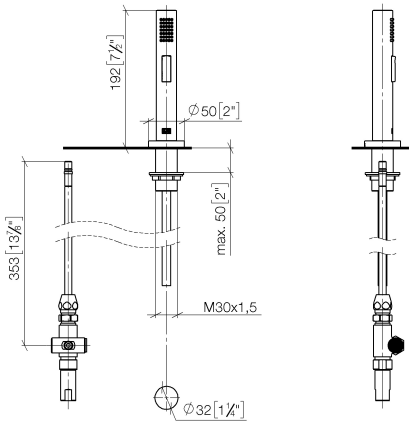

TARA Single-lever mixer with rinsing spray set - Durabronss (23kt Gold)

ST 110 108 7888

- 235mm projection
- pivotable spout 360°
- air-enriched flow and spray flow
- height of mixer 400 mm
- height up to aerator 230 mm
- single-lever mixer hole diameter 35 mm
- hole diameter rinsing spray 32mm
- fabric braided hose 1500 mm
- automatic spout/shower diverter
- sprayface with anti-scaling system
- max. flow 7 l/min at 3 bar flow pressure
- lead-free
- This product can help a building meet the requirements of Green Building Rating Systems, e.g. LEED®, BREEAM®, DGNB

ST 110 108 7888

Fits: ELIO, TARA, TARA ULTRA

- with round rosette
- spray flow
- automatic spout/shower diverter
- height of mixer 191 mm
- hole diameter rinsing spray 32mm
- fabric braided hose 1500 mm
- sprayface with anti-scaling system
- lead-free

TARA Single-lever mixer with rinsing spray set - Durabronz (23kt Gold)

ST 110 108 7888

mm [inches]

Flow rate chart

Certificates

LGA_18901. Belgaqua_21-027-27_3. IAPMO_N-4976 (2). LGA_29572. IAPMO_6397.

TARA Single-lever mixer with rinsing spray set - Durabrass (23kt Gold)

TARA Single-lever mixer with rinsing spray set - Durabron (23kt Gold)

ST 110 108 7888

- 235mm projection
- pivotable spout 360°
- air-enriched flow
- height of mixer 400 mm
- height up to aerator 230 mm
- single-lever mixer hole diameter 35mm
- max. flow 7 l/min at 3 bar flow pressure
- lead-free
- WRAS 2311044
- This product can help a building meet the requirements of Green Building Rating Systems, e.g. LEED®, BREEAM®, DGNB