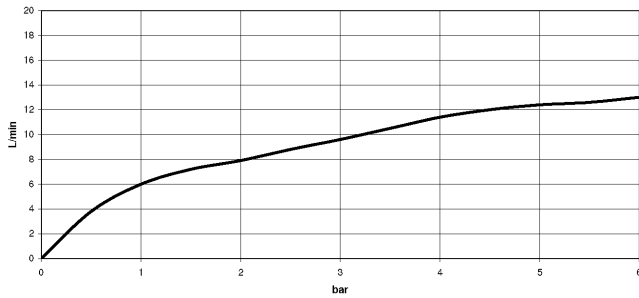

TARA Single-lever mixer with rinsing spray set - Durabronz (23kt Gold)

ST 110 108 7888

mm [inches]

Flow rate chart

Certificates

LGA_18901. Belgaqua_21-027-27_3. IAPMO_N-4976 (2). LGA_29572. IAPMO_6397.

TARA Single-lever mixer with rinsing spray set - Durabrass (23kt Gold)