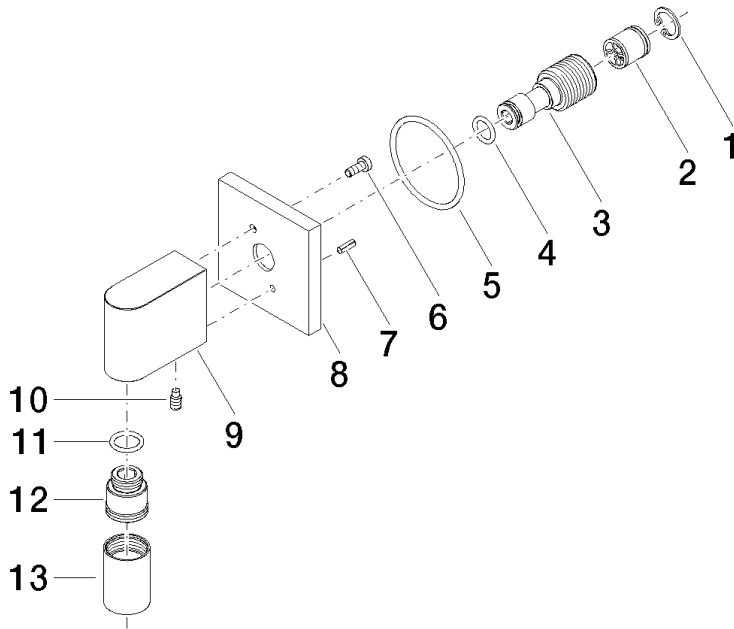

28 450 980

Version du produit de 3/2/2021