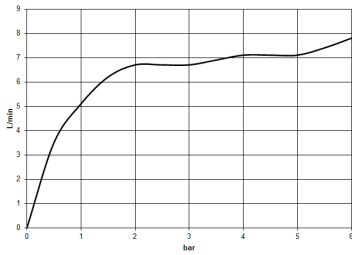

DORNBRACHT PIUR Mitigeur monocommande - Soft Black

33 900 210

Diagramme de débit

Codes & Standards

DIN 4109

ISO 3822

Scottish Water
Byelaws

UK Water Supply
Regulations