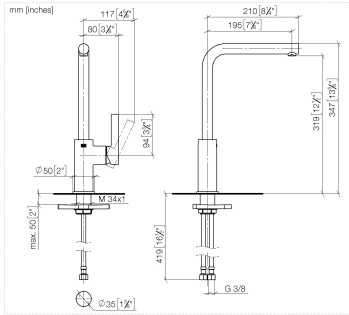

DORNBRACHT PIUR Mitigeur monocommande - Soft Black

33 900 210

Diagramme de débit

Codes & Standards

DIN 4109

ISO 3822

Scottish Water
Byelaws

UK Water Supply
Regulations