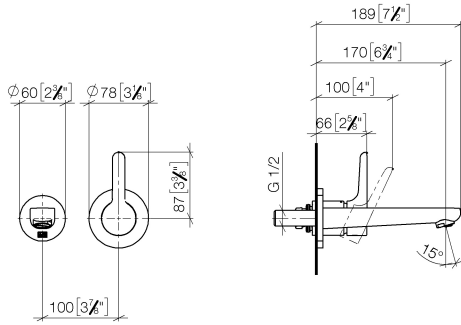

36 860 831
mm [inches]

Diagramme de débit

Codes & Standards

DIN 4109

ISO 3822

Scottish Water
Byelaws

UK Water Supply
Regulations

Ü-Zeichen