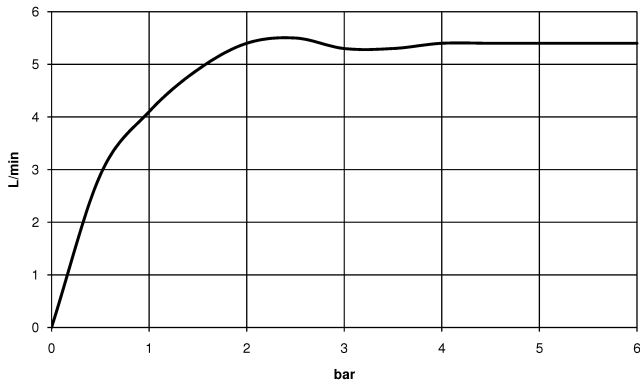

36 860 831
mm [inches]

Diagramme de débit

Codes & Standards

DIN 4109

ISO 3822

Scottish Water
Byelaws

UK Water Supply
Regulations

Ü-Zeichen