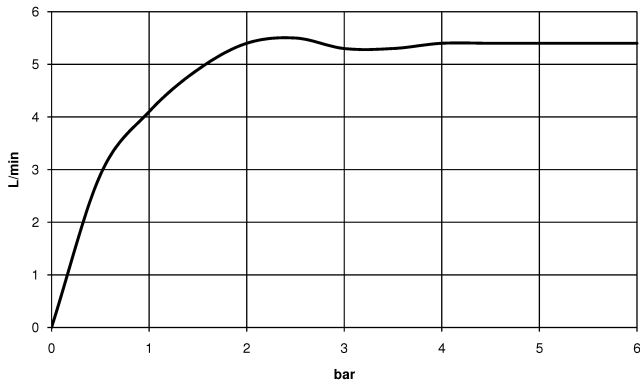

36 860 832
mm [inches]

Diagramme de débit

Codes & Standards

DIN 4109

ISO 3822

Scottish Water
Byelaws

UK Water Supply
Regulations

Ü-Zeichen