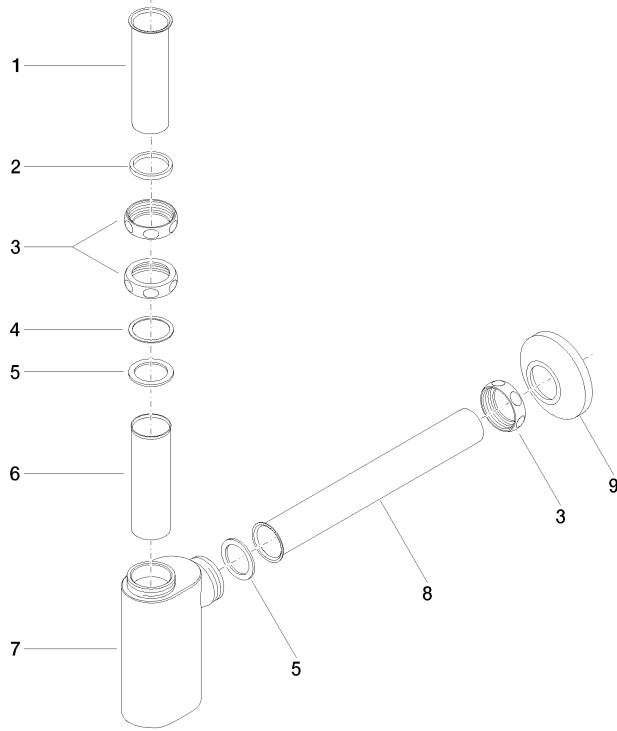

**MADISON Siphon for basin 1 1/4" - Platinum**

MADISON

10 040 970

● rosette Ø 80 mm

	Platinum	10 040 970-08
	Chrome	10 040 970-00
	Brushed Platinum	10 040 970-06
	Durabress (23kt Gold)	10 040 970-09
	Dark Chrome	10 040 970-19
	Brushed Durabress (23kt Gold)	10 040 970-28
	Brushed Champagne (22kt Gold)	10 040 970-46
	Champagne (22kt Gold)	10 040 970-47
	Brushed Dark Platinum	10 040 970-99

10 040 970

mm [inches]

10 040 970

Parts for other finishes can be found here: [Chrome](#)

## MADISON Siphon for basin 1 1/4" - Platinum

MADISON

10 040 970

### Spare parts list

No.	Item Number	Name	Quantity used	Delivery time
	09 28 23 005-08	Pipe Ø 32 x 0,75 x 110 mm - Platinum	12	40