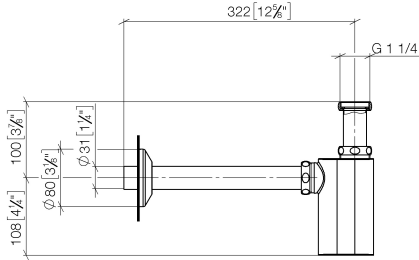

**MADISON Siphon for basin 1 1/4" - Platinum**

MADISON

10 040 970

● rosette Ø 80 mm

	Platinum	10 040 970-08
	Chrome	10 040 970-00
	Brushed Platinum	10 040 970-06
	Durabress (23kt Gold)	10 040 970-09
	Dark Chrome	10 040 970-19
	Brushed Durabress (23kt Gold)	10 040 970-28
	Brushed Champagne (22kt Gold)	10 040 970-46
	Champagne (22kt Gold)	10 040 970-47
	Brushed Dark Platinum	10 040 970-99

10 040 970

mm [inches]

10 040 970

Parts for other finishes can be found here: [Chrome](#)

## MADISON Siphon for basin 1 1/4" - Platinum

MADISON

10 040 970

### Spare parts list

No.	Item Number	Name	Quantity used	Delivery time
	09 28 23 005-08	Pipe Ø 32 x 0,75 x 110 mm - Platinum	12	40