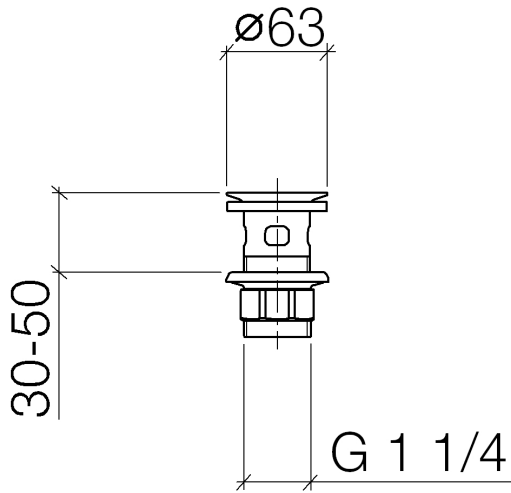

Required miscellaneous

Washer NBR 70 39,0 x 29,0 x 2,0 mm - 09 14 05 016 90

Required miscellaneous

Pipe Ø 32 x 0,75 x 110 mm - Durabronz (23kt Gold) 09 28 23 005-09

10 105 970

10 105 970

Product version from 10/1/2023

Grated waste 1 1/4" - Durabrass (23kt Gold)

IMO

10 105 970

Spare parts list

Product version from 10/1/2023

No.	Item Number	Name	Quantity used	Delivery time
	09 11 01 027-09	cup	4	60