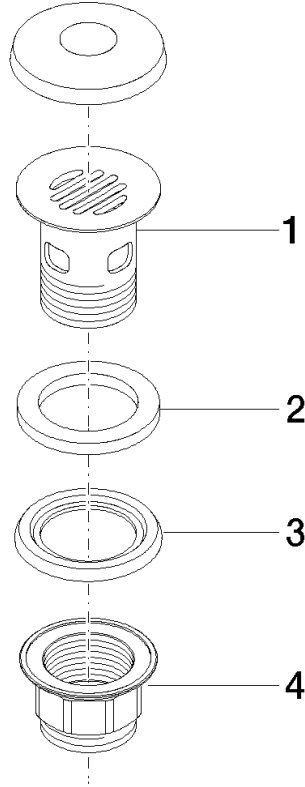

	Durabronz (23kt Gold)	10 105 970-09
	Chrome	10 105 970-00
	Brushed Platinum	10 105 970-06
	Platinum	10 105 970-08
	Dark Chrome	10 105 970-19
	Light Gold	10 105 970-26
	Brushed Light Gold	10 105 970-27
	Brushed Durabronz (23kt Gold)	10 105 970-28
	Matte Black	10 105 970-33
	Brushed Bronze	10 105 970-42
	Brushed Champagne (22kt Gold)	10 105 970-46
	Champagne (22kt Gold)	10 105 970-47
	Brushed Chrome	10 105 970-93
	Brushed Dark Platinum	10 105 970-99

Required miscellaneous

Washer NBR 70 39,0 x 29,0 x 2,0 mm - 09 14 05 016 90

Required miscellaneous

Pipe Ø 32 x 0,75 x 110 mm - Durabronz (23kt Gold) 09 28 23 005-09

10 105 970

10 105 970

Product version from 10/1/2023

Grated waste 1 1/4" - Durabrass (23kt Gold)

IMO

10 105 970

Spare parts list

Product version from 10/1/2023

No.	Item Number	Name	Quantity used	Delivery time
	09 11 01 027-09	cup	4	60