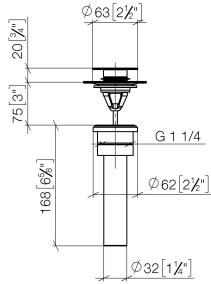

10 125 970

- for closing

Only suitable for basins with an overflow.

Fits: IMO, LULU, MADISON, MEM, TARA, CL.1, LISSÉ, VAIA, META, CYO

	Chrome	10 125 970-00 0010
	Brushed Platinum	10 125 970-06 0010
	Platinum	10 125 970-08 0010
	Durabress (23kt Gold)	10 125 970-09 0010
	Dark Chrome	10 125 970-19 0010
	Light Gold	10 125 970-26 0010
	Brushed Light Gold	10 125 970-27 0010
	Brushed Durabress (23kt Gold)	10 125 970-28 0010
	Matte Black	10 125 970-33 0010
	Platinum / Brushed Platinum	10 125 970-36 0010
	Durabress / Brushed Durabress (23kt Gold)	10 125 970-38 0010
	Brushed Bronze	10 125 970-42 0010
	Brushed Champagne (22kt Gold)	10 125 970-46 0010
	Champagne (22kt Gold)	10 125 970-47 0010
	Brushed Chrome	10 125 970-93 0010
	Brushed Dark Platinum	10 125 970-99 0010

10 125 970

mm [inches]

10 125 970

Parts for other finishes can be found here: [Brushed](#) [Platinum](#)

Spare parts list

No.	Item Number	Name	Quantity used	Delivery time
1	04 31 20 096 00-00	plug	1	10
2	09 30 30 179 90	screw	1	2
3	09 11 01 038-00	cup	1	10
4	09 14 05 061 90	seal	1	2
5	09 14 03 153 90	seal	1	2
6	09 11 10 156-00	connection	1	-
Spare part can no longer be ordered, please order the replacement item				
7	09 28 20 055-00	pipe	1	10
8	09 14 05 062 90	seal	1	2
9	09 23 30 073-00	nut	1	10