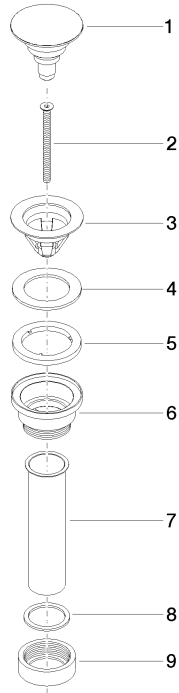

Basin Waste 1 1/4" - Durabronze (23kt Gold)

IMO

10 125 970

- for closing

Only suitable for basins with an overflow.

Fits: IMO, LULU, MADISON, MEM, TARA, CL.1, LISSÉ, VAIA, META, CYO

	Durabronze (23kt Gold)	10 125 970-09 0010
	Chrome	10 125 970-00 0010
	Brushed Platinum	10 125 970-06 0010
	Platinum	10 125 970-08 0010
	Dark Chrome	10 125 970-19 0010
	Light Gold	10 125 970-26 0010
	Brushed Light Gold	10 125 970-27 0010
	Brushed Durabronze (23kt Gold)	10 125 970-28 0010
	Matte Black	10 125 970-33 0010
	Platinum / Brushed Platinum	10 125 970-36 0010
	Durabronze / Brushed Durabronze (23kt Gold)	10 125 970-38 0010
	Brushed Bronze	10 125 970-42 0010
	Brushed Champagne (22kt Gold)	10 125 970-46 0010
	Champagne (22kt Gold)	10 125 970-47 0010
	Brushed Chrome	10 125 970-93 0010
	Brushed Dark Platinum	10 125 970-99 0010

10 125 970

mm [inches]

10 125 970

Parts for other finishes can be found here: [Chrome](#)

Spare parts list

No.	Item Number	Name	Quantity used	Delivery time
1	04 31 20 096 00-09	plug	1	40
2	09 30 30 179 90	screw	1	2
3	09 11 01 038-09	cup	1	40
4	09 14 05 061 90	seal	1	2
5	09 14 03 153 90	seal	1	2
6	09 11 10 156-09	connection	1	60
7	09 28 20 055-09	pipe	1	40
8	09 14 05 062 90	seal	1	2
9	09 23 30 073-09	nut	1	40