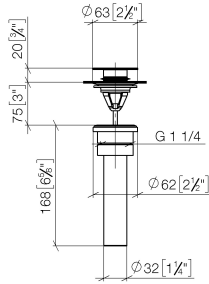

Basin Waste 1 1/4" - Durabronze (23kt Gold)

IMO

10 125 970

- for closing

Only suitable for basins with an overflow.

Fits: IMO, LULU, MADISON, MEM, TARA, CL.1, LISSÉ, VAIA, META, CYO

	Durabronze (23kt Gold)	10 125 970-09 0010
	Chrome	10 125 970-00 0010
	Brushed Platinum	10 125 970-06 0010
	Platinum	10 125 970-08 0010
	Dark Chrome	10 125 970-19 0010
	Light Gold	10 125 970-26 0010
	Brushed Light Gold	10 125 970-27 0010
	Brushed Durabronze (23kt Gold)	10 125 970-28 0010
	Matte Black	10 125 970-33 0010
	Platinum / Brushed Platinum	10 125 970-36 0010
	Durabronze / Brushed Durabronze (23kt Gold)	10 125 970-38 0010
	Brushed Bronze	10 125 970-42 0010
	Brushed Champagne (22kt Gold)	10 125 970-46 0010
	Champagne (22kt Gold)	10 125 970-47 0010
	Brushed Chrome	10 125 970-93 0010
	Brushed Dark Platinum	10 125 970-99 0010

10 125 970

mm [inches]

10 125 970

Parts for other finishes can be found here: [Chrome](#)

Spare parts list

No.	Item Number	Name	Quantity used	Delivery time
1	04 31 20 096 00-09	plug	1	40
2	09 30 30 179 90	screw	1	2
3	09 11 01 038-09	cup	1	40
4	09 14 05 061 90	seal	1	2
5	09 14 03 153 90	seal	1	2
6	09 11 10 156-09	connection	1	60
7	09 28 20 055-09	pipe	1	40
8	09 14 05 062 90	seal	1	2
9	09 23 30 073-09	nut	1	40