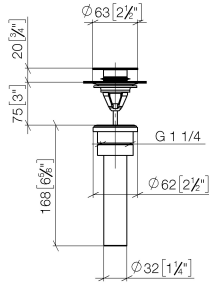

Basin Waste 1 1/4" - Brushed Durabronz (23kt Gold)

IMO

10 125 970

- for closing

Only suitable for basins with an overflow.

Fits: IMO, LULU, MADISON, MEM, TARA, CL.1, LISSÉ, VAIA, META, CYO

	Brushed Durabronz (23kt Gold)	10 125 970-28 0010
	Chrome	10 125 970-00 0010
	Brushed Platinum	10 125 970-06 0010
	Platinum	10 125 970-08 0010
	Durabronz (23kt Gold)	10 125 970-09 0010
	Dark Chrome	10 125 970-19 0010
	Light Gold	10 125 970-26 0010
	Brushed Light Gold	10 125 970-27 0010
	Matte Black	10 125 970-33 0010
	Platinum / Brushed Platinum	10 125 970-36 0010
	Durabronz / Brushed Durabronz (23kt Gold)	10 125 970-38 0010
	Brushed Bronze	10 125 970-42 0010
	Brushed Champagne (22kt Gold)	10 125 970-46 0010
	Champagne (22kt Gold)	10 125 970-47 0010
	Brushed Chrome	10 125 970-93 0010
	Brushed Dark Platinum	10 125 970-99 0010

10 125 970

mm [inches]

10 125 970

Parts for other finishes can be found here: [Chrome](#)

Spare parts list

No.	Item Number	Name	Quantity used	Delivery time
1	04 31 20 096 00-28	plug	1	20
2	09 30 30 179 90	screw	1	2
3	09 11 01 038-28	cup	1	20
4	09 14 05 061 90	seal	1	2
5	09 14 03 153 90	seal	1	2
6	09 11 10 156-28	connection	1	20
7	09 28 20 055-28	pipe	1	20
8	09 14 05 062 90	seal	1	2
9	09 23 30 073-28	nut	1	20