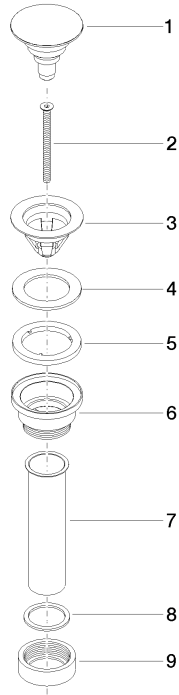

Basin Waste 1 1/4" - Brushed Durabronz (23kt Gold)

IMO

10 125 970

- for closing

Only suitable for basins with an overflow.

Fits: IMO, LULU, MADISON, MEM, TARA, CL.1, LISSÉ, VAIA, META, CYO

	Brushed Durabronz (23kt Gold)	10 125 970-28 0010
	Chrome	10 125 970-00 0010
	Brushed Platinum	10 125 970-06 0010
	Platinum	10 125 970-08 0010
	Durabronz (23kt Gold)	10 125 970-09 0010
	Dark Chrome	10 125 970-19 0010
	Light Gold	10 125 970-26 0010
	Brushed Light Gold	10 125 970-27 0010
	Matte Black	10 125 970-33 0010
	Platinum / Brushed Platinum	10 125 970-36 0010
	Durabronz / Brushed Durabronz (23kt Gold)	10 125 970-38 0010
	Brushed Bronze	10 125 970-42 0010
	Brushed Champagne (22kt Gold)	10 125 970-46 0010
	Champagne (22kt Gold)	10 125 970-47 0010
	Brushed Chrome	10 125 970-93 0010
	Brushed Dark Platinum	10 125 970-99 0010

10 125 970

mm [inches]

10 125 970

Parts for other finishes can be found here: [Chrome](#)

Spare parts list

No.	Item Number	Name	Quantity used	Delivery time
1	04 31 20 096 00-28	plug	1	20
2	09 30 30 179 90	screw	1	2
3	09 11 01 038-28	cup	1	20
4	09 14 05 061 90	seal	1	2
5	09 14 03 153 90	seal	1	2
6	09 11 10 156-28	connection	1	20
7	09 28 20 055-28	pipe	1	20
8	09 14 05 062 90	seal	1	2
9	09 23 30 073-28	nut	1	20