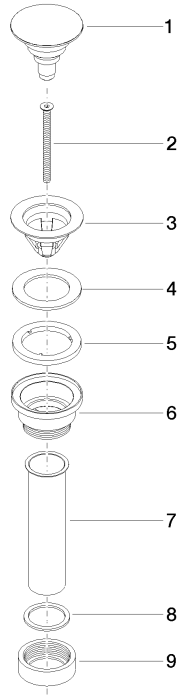

10 125 970

- for closing

Only suitable for basins with an overflow.

Fits: IMO, LULU, MADISON, MEM, TARA,
CL.1, LISSÉ, VAIA, META, CYO

	Matte Black	10 125 970-33 0010
	Chrome	10 125 970-00 0010
	Brushed Platinum	10 125 970-06 0010
	Platinum	10 125 970-08 0010
	Durabrand (23kt Gold)	10 125 970-09 0010
	Dark Chrome	10 125 970-19 0010
	Light Gold	10 125 970-26 0010
	Brushed Light Gold	10 125 970-27 0010
	Brushed Durabrand (23kt Gold)	10 125 970-28 0010
	Platinum / Brushed Platinum	10 125 970-36 0010
	Durabrand / Brushed Durabrand (23kt Gold)	10 125 970-38 0010
	Brushed Bronze	10 125 970-42 0010
	Brushed Champagne (22kt Gold)	10 125 970-46 0010
	Champagne (22kt Gold)	10 125 970-47 0010
	Brushed Chrome	10 125 970-93 0010
	Brushed Dark Platinum	10 125 970-99 0010

10 125 970

mm [inches]

10 125 970

Parts for other finishes can be found here: [Chrome](#)

Spare parts list

No.	Item Number	Name	Quantity used	Delivery time
1	04 31 20 096 00-33	plug	1	30
2	09 30 30 179 90	screw	1	2
3	09 11 01 038-33	cup	1	30
4	09 14 05 061 90	seal	1	2
5	09 14 03 153 90	seal	1	2
6	09 11 10 156-33	connection	1	60
7	09 28 20 055-33	pipe	1	30
8	09 14 05 062 90	seal	1	2
9	09 23 30 073-33	nut	1	30