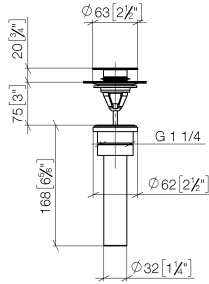

10 125 970

- for closing

Only suitable for basins with an overflow.

Fits: IMO, LULU, MADISON, MEM, TARA,
CL.1, LISSÉ, VAIA, META, CYO

	Matte Black	10 125 970-33 0010
	Chrome	10 125 970-00 0010
	Brushed Platinum	10 125 970-06 0010
	Platinum	10 125 970-08 0010
	Durabrand (23kt Gold)	10 125 970-09 0010
	Dark Chrome	10 125 970-19 0010
	Light Gold	10 125 970-26 0010
	Brushed Light Gold	10 125 970-27 0010
	Brushed Durabrand (23kt Gold)	10 125 970-28 0010
	Platinum / Brushed Platinum	10 125 970-36 0010
	Durabrand / Brushed Durabrand (23kt Gold)	10 125 970-38 0010
	Brushed Bronze	10 125 970-42 0010
	Brushed Champagne (22kt Gold)	10 125 970-46 0010
	Champagne (22kt Gold)	10 125 970-47 0010
	Brushed Chrome	10 125 970-93 0010
	Brushed Dark Platinum	10 125 970-99 0010

10 125 970

mm [inches]

10 125 970

Parts for other finishes can be found here: [Chrome](#)

Spare parts list

No.	Item Number	Name	Quantity used	Delivery time
1	04 31 20 096 00-33	plug	1	30
2	09 30 30 179 90	screw	1	2
3	09 11 01 038-33	cup	1	30
4	09 14 05 061 90	seal	1	2
5	09 14 03 153 90	seal	1	2
6	09 11 10 156-33	connection	1	60
7	09 28 20 055-33	pipe	1	30
8	09 14 05 062 90	seal	1	2
9	09 23 30 073-33	nut	1	30