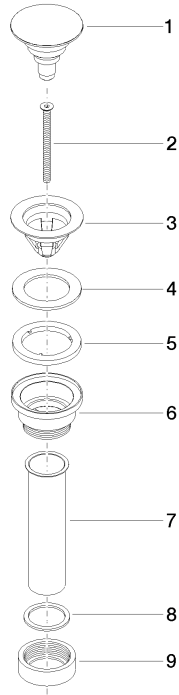

Basin Waste 1 1/4" - Brushed Champagne (22kt Gold)

IMO

10 125 970

- for closing

Only suitable for basins with an overflow.

Fits: IMO, LULU, MADISON, MEM, TARA, CL.1, LISSÉ, VAIA, META, CYO

| | | |
|---|---|--------------------|
|  | Brushed Champagne (22kt Gold) | 10 125 970-46 0010 |
|  | Chrome | 10 125 970-00 0010 |
|  | Brushed Platinum | 10 125 970-06 0010 |
|  | Platinum | 10 125 970-08 0010 |
|  | Durabross (23kt Gold) | 10 125 970-09 0010 |
|  | Dark Chrome | 10 125 970-19 0010 |
|  | Light Gold | 10 125 970-26 0010 |
|  | Brushed Light Gold | 10 125 970-27 0010 |
|  | Brushed Durabross (23kt Gold) | 10 125 970-28 0010 |
|  | Matte Black | 10 125 970-33 0010 |
|  | Platinum / Brushed Platinum | 10 125 970-36 0010 |
|  | Durabross / Brushed Durabross (23kt Gold) | 10 125 970-38 0010 |
|  | Brushed Bronze | 10 125 970-42 0010 |
|  | Champagne (22kt Gold) | 10 125 970-47 0010 |
|  | Brushed Chrome | 10 125 970-93 0010 |
|  | Brushed Dark Platinum | 10 125 970-99 0010 |

10 125 970

mm [inches]

10 125 970

Parts for other finishes can be found here: [Chrome](#)

Spare parts list

| No. | Item Number | Name | Quantity used | Delivery time |
|--|--------------------|------------|---------------|---------------|
| 1 | 04 31 20 096 00-46 | plug | 1 | - |
| Spare part can no longer be ordered, please order the replacement item | | | | |
| 2 | 09 30 30 179 90 | screw | 1 | 2 |
| 3 | 09 11 01 038-46 | cup | 1 | 60 |
| 4 | 09 14 05 061 90 | seal | 1 | 2 |
| 5 | 09 14 03 153 90 | seal | 1 | 2 |
| 6 | 09 11 10 156-46 | connection | 1 | 60 |
| 7 | 09 28 20 055-46 | pipe | 1 | 60 |
| 8 | 09 14 05 062 90 | seal | 1 | 2 |
| 9 | 09 23 30 073-46 | nut | 1 | 60 |