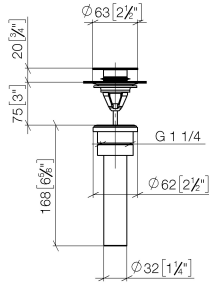

Basin Waste 1 1/4" - Brushed Champagne (22kt Gold)

IMO

10 125 970

- for closing

Only suitable for basins with an overflow.

Fits: IMO, LULU, MADISON, MEM, TARA, CL.1, LISSÉ, VAIA, META, CYO

| | | |
|---|---|--------------------|
|  | Brushed Champagne (22kt Gold) | 10 125 970-46 0010 |
|  | Chrome | 10 125 970-00 0010 |
|  | Brushed Platinum | 10 125 970-06 0010 |
|  | Platinum | 10 125 970-08 0010 |
|  | Durabross (23kt Gold) | 10 125 970-09 0010 |
|  | Dark Chrome | 10 125 970-19 0010 |
|  | Light Gold | 10 125 970-26 0010 |
|  | Brushed Light Gold | 10 125 970-27 0010 |
|  | Brushed Durabross (23kt Gold) | 10 125 970-28 0010 |
|  | Matte Black | 10 125 970-33 0010 |
|  | Platinum / Brushed Platinum | 10 125 970-36 0010 |
|  | Durabross / Brushed Durabross (23kt Gold) | 10 125 970-38 0010 |
|  | Brushed Bronze | 10 125 970-42 0010 |
|  | Champagne (22kt Gold) | 10 125 970-47 0010 |
|  | Brushed Chrome | 10 125 970-93 0010 |
|  | Brushed Dark Platinum | 10 125 970-99 0010 |

10 125 970

mm [inches]

10 125 970

Parts for other finishes can be found here: [Chrome](#)

Spare parts list

| No. | Item Number | Name | Quantity used | Delivery time |
|--|--------------------|------------|---------------|---------------|
| 1 | 04 31 20 096 00-46 | plug | 1 | - |
| Spare part can no longer be ordered, please order the replacement item | | | | |
| 2 | 09 30 30 179 90 | screw | 1 | 2 |
| 3 | 09 11 01 038-46 | cup | 1 | 60 |
| 4 | 09 14 05 061 90 | seal | 1 | 2 |
| 5 | 09 14 03 153 90 | seal | 1 | 2 |
| 6 | 09 11 10 156-46 | connection | 1 | 60 |
| 7 | 09 28 20 055-46 | pipe | 1 | 60 |
| 8 | 09 14 05 062 90 | seal | 1 | 2 |
| 9 | 09 23 30 073-46 | nut | 1 | 60 |