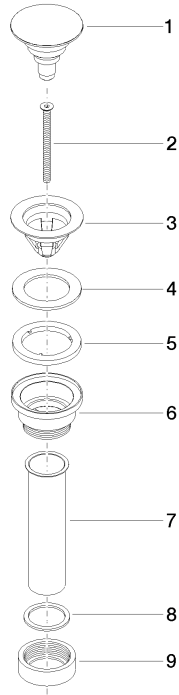

Basin Waste 1 1/4" - Champagne (22kt Gold)

IMO

10 125 970

- for closing

Only suitable for basins with an overflow.

Fits: IMO, LULU, MADISON, MEM, TARA, CL.1, LISSÉ, VAIA, META, CYO

	Champagne (22kt Gold)	10 125 970-47 0010
	Chrome	10 125 970-00 0010
	Brushed Platinum	10 125 970-06 0010
	Platinum	10 125 970-08 0010
	Durabross (23kt Gold)	10 125 970-09 0010
	Dark Chrome	10 125 970-19 0010
	Light Gold	10 125 970-26 0010
	Brushed Light Gold	10 125 970-27 0010
	Brushed Durabross (23kt Gold)	10 125 970-28 0010
	Matte Black	10 125 970-33 0010
	Platinum / Brushed Platinum	10 125 970-36 0010
	Durabross / Brushed Durabross (23kt Gold)	10 125 970-38 0010
	Brushed Bronze	10 125 970-42 0010
	Brushed Champagne (22kt Gold)	10 125 970-46 0010
	Brushed Chrome	10 125 970-93 0010
	Brushed Dark Platinum	10 125 970-99 0010

10 125 970

mm [inches]

10 125 970

Parts for other finishes can be found here: [Chrome](#)

Spare parts list

No.	Item Number	Name	Quantity used	Delivery time
1	04 31 20 096 00-47	plug	1	-
Spare part can no longer be ordered, please order the replacement item				
2	09 30 30 179 90	screw	1	2
3	09 11 01 038-47	cup	1	60
4	09 14 05 061 90	seal	1	2
5	09 14 03 153 90	seal	1	2
6	09 11 10 156-47	connection	1	60
7	09 28 20 055-47	pipe	1	60
8	09 14 05 062 90	seal	1	2
9	09 23 30 073-47	nut	1	60