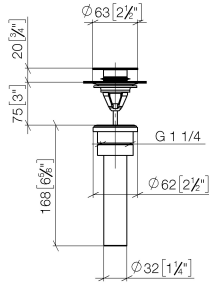

Basin Waste 1 1/4" - Champagne (22kt Gold)

IMO

10 125 970

- for closing

Only suitable for basins with an overflow.

Fits: IMO, LULU, MADISON, MEM, TARA, CL.1, LISSÉ, VAIA, META, CYO

	Champagne (22kt Gold)	10 125 970-47 0010
	Chrome	10 125 970-00 0010
	Brushed Platinum	10 125 970-06 0010
	Platinum	10 125 970-08 0010
	Durabross (23kt Gold)	10 125 970-09 0010
	Dark Chrome	10 125 970-19 0010
	Light Gold	10 125 970-26 0010
	Brushed Light Gold	10 125 970-27 0010
	Brushed Durabross (23kt Gold)	10 125 970-28 0010
	Matte Black	10 125 970-33 0010
	Platinum / Brushed Platinum	10 125 970-36 0010
	Durabross / Brushed Durabross (23kt Gold)	10 125 970-38 0010
	Brushed Bronze	10 125 970-42 0010
	Brushed Champagne (22kt Gold)	10 125 970-46 0010
	Brushed Chrome	10 125 970-93 0010
	Brushed Dark Platinum	10 125 970-99 0010

10 125 970

mm [inches]

10 125 970

Parts for other finishes can be found here: [Chrome](#)

Spare parts list

No.	Item Number	Name	Quantity used	Delivery time
1	04 31 20 096 00-47	plug	1	-
Spare part can no longer be ordered, please order the replacement item				
2	09 30 30 179 90	screw	1	2
3	09 11 01 038-47	cup	1	60
4	09 14 05 061 90	seal	1	2
5	09 14 03 153 90	seal	1	2
6	09 11 10 156-47	connection	1	60
7	09 28 20 055-47	pipe	1	60
8	09 14 05 062 90	seal	1	2
9	09 23 30 073-47	nut	1	60