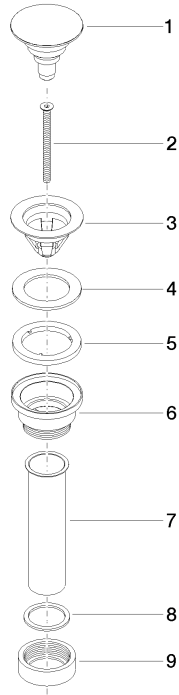

10 125 970

- for closing

Only suitable for basins with an overflow.

Fits: IMO, LULU, MADISON, MEM, TARA,
CL.1, LISSÉ, VAIA, META, CYO

	Brushed Dark Platinum	10 125 970-99 0010
	Chrome	10 125 970-00 0010
	Brushed Platinum	10 125 970-06 0010
	Platinum	10 125 970-08 0010
	Durabress (23kt Gold)	10 125 970-09 0010
	Dark Chrome	10 125 970-19 0010
	Light Gold	10 125 970-26 0010
	Brushed Light Gold	10 125 970-27 0010
	Brushed Durabress (23kt Gold)	10 125 970-28 0010
	Matte Black	10 125 970-33 0010
	Platinum / Brushed Platinum	10 125 970-36 0010
	Durabress / Brushed Durabress (23kt Gold)	10 125 970-38 0010
	Brushed Bronze	10 125 970-42 0010
	Brushed Champagne (22kt Gold)	10 125 970-46 0010
	Champagne (22kt Gold)	10 125 970-47 0010
	Brushed Chrome	10 125 970-93 0010

10 125 970

mm [inches]

10 125 970

Parts for other finishes can be found here: [Chrome](#)

Spare parts list

No.	Item Number	Name	Quantity used	Delivery time
1	04 31 20 096 00-99	plug	1	30
2	09 30 30 179 90	screw	1	2
3	09 11 01 038-99	cup	1	30
4	09 14 05 061 90	seal	1	2
5	09 14 03 153 90	seal	1	2
6	09 11 10 156-99	connection	1	30
7	09 28 20 055-99	pipe	1	30
8	09 14 05 062 90	seal	1	2
9	09 23 30 073-99	nut	1	30