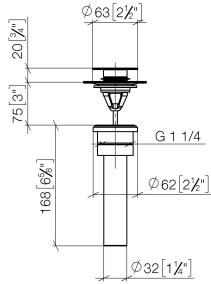

10 125 970

- for closing

Only suitable for basins with an overflow.

Fits: IMO, LULU, MADISON, MEM, TARA,
CL.1, LISSÉ, VAIA, META, CYO

	Brushed Dark Platinum	10 125 970-99 0010
	Chrome	10 125 970-00 0010
	Brushed Platinum	10 125 970-06 0010
	Platinum	10 125 970-08 0010
	Durabress (23kt Gold)	10 125 970-09 0010
	Dark Chrome	10 125 970-19 0010
	Light Gold	10 125 970-26 0010
	Brushed Light Gold	10 125 970-27 0010
	Brushed Durabress (23kt Gold)	10 125 970-28 0010
	Matte Black	10 125 970-33 0010
	Platinum / Brushed Platinum	10 125 970-36 0010
	Durabress / Brushed Durabress (23kt Gold)	10 125 970-38 0010
	Brushed Bronze	10 125 970-42 0010
	Brushed Champagne (22kt Gold)	10 125 970-46 0010
	Champagne (22kt Gold)	10 125 970-47 0010
	Brushed Chrome	10 125 970-93 0010

10 125 970

mm [inches]

10 125 970

Parts for other finishes can be found here: [Chrome](#)

Spare parts list

No.	Item Number	Name	Quantity used	Delivery time
1	04 31 20 096 00-99	plug	1	30
2	09 30 30 179 90	screw	1	2
3	09 11 01 038-99	cup	1	30
4	09 14 05 061 90	seal	1	2
5	09 14 03 153 90	seal	1	2
6	09 11 10 156-99	connection	1	30
7	09 28 20 055-99	pipe	1	30
8	09 14 05 062 90	seal	1	2
9	09 23 30 073-99	nut	1	30