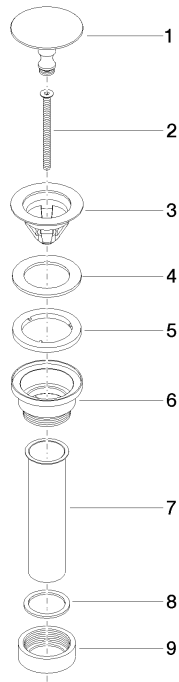

Basin Waste 1 1/4" - Platinum

IMO

10 126 970

- min. bath/basin thickness 5/8"
- not for closing

Only suitable for sinks without an overflow.

Fits: IMO, LULU, MADISON, MEM, TARA,
CL.1, LISSÉ, VAIA, META, CYO

	Platinum	10 126 970-08 0010
	Chrome	10 126 970-00 0010
	Brushed Platinum	10 126 970-06 0010
	Durabross (23kt Gold)	10 126 970-09 0010
	Dark Chrome	10 126 970-19 0010
	Light Gold	10 126 970-26 0010
	Brushed Light Gold	10 126 970-27 0010
	Brushed Durabross (23kt Gold)	10 126 970-28 0010
	Matte Black	10 126 970-33 0010
	Brushed Bronze	10 126 970-42 0010
	Brushed Champagne (22kt Gold)	10 126 970-46 0010
	Champagne (22kt Gold)	10 126 970-47 0010
	Brushed Chrome	10 126 970-93 0010
	Brushed Dark Platinum	10 126 970-99 0010

10 126 970

mm [inches]

10 126 970

Parts for other finishes can be found here: [Chrome](#)

Spare parts list

No.	Item Number	Name	Quantity used	Delivery time
1	09 31 20 097-08	plug	1	60
2	09 30 30 179 90	screw	1	2
3	09 11 01 038-08	cup	1	40
4	09 14 05 061 90	seal	1	2
5	09 14 03 153 90	seal	1	2
6	09 11 10 156-08	connection	1	60
7	09 28 20 055-08	pipe	1	40
8	09 14 05 062 90	seal	1	2
9	09 23 30 073-08	nut	1	40