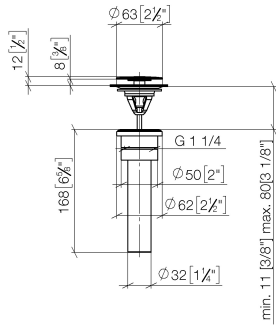

Basin Waste 1 1/4" - Platinum

IMO

10 126 970

- min. bath/basin thickness 5/8"
- not for closing

Only suitable for sinks without an overflow.

Fits: IMO, LULU, MADISON, MEM, TARA,
CL.1, LISSÉ, VAIA, META, CYO

	Platinum	10 126 970-08 0010
	Chrome	10 126 970-00 0010
	Brushed Platinum	10 126 970-06 0010
	Durabross (23kt Gold)	10 126 970-09 0010
	Dark Chrome	10 126 970-19 0010
	Light Gold	10 126 970-26 0010
	Brushed Light Gold	10 126 970-27 0010
	Brushed Durabross (23kt Gold)	10 126 970-28 0010
	Matte Black	10 126 970-33 0010
	Brushed Bronze	10 126 970-42 0010
	Brushed Champagne (22kt Gold)	10 126 970-46 0010
	Champagne (22kt Gold)	10 126 970-47 0010
	Brushed Chrome	10 126 970-93 0010
	Brushed Dark Platinum	10 126 970-99 0010

10 126 970

mm [inches]

10 126 970

Parts for other finishes can be found here: [Chrome](#)

Spare parts list

No.	Item Number	Name	Quantity used	Delivery time
1	09 31 20 097-08	plug	1	60
2	09 30 30 179 90	screw	1	2
3	09 11 01 038-08	cup	1	40
4	09 14 05 061 90	seal	1	2
5	09 14 03 153 90	seal	1	2
6	09 11 10 156-08	connection	1	60
7	09 28 20 055-08	pipe	1	40
8	09 14 05 062 90	seal	1	2
9	09 23 30 073-08	nut	1	40