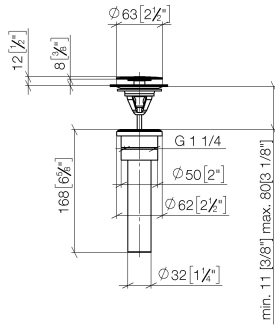

Basin Waste 1 1/4" - Dark Chrome

IMO

10 126 970

- min. bath/basin thickness 5/8"
- not for closing

Only suitable for sinks without an overflow.

Fits: IMO, LULU, MADISON, MEM, TARA,
CL.1, LISSÉ, VAIA, META, CYO

	Dark Chrome	10 126 970-19 0010
	Chrome	10 126 970-00 0010
	Brushed Platinum	10 126 970-06 0010
	Platinum	10 126 970-08 0010
	Durabross (23kt Gold)	10 126 970-09 0010
	Light Gold	10 126 970-26 0010
	Brushed Light Gold	10 126 970-27 0010
	Brushed Durabross (23kt Gold)	10 126 970-28 0010
	Matte Black	10 126 970-33 0010
	Brushed Bronze	10 126 970-42 0010
	Brushed Champagne (22kt Gold)	10 126 970-46 0010
	Champagne (22kt Gold)	10 126 970-47 0010
	Brushed Chrome	10 126 970-93 0010
	Brushed Dark Platinum	10 126 970-99 0010

10 126 970

mm [inches]

10 126 970

Parts for other
finishes can be found
here: [Chrome](#)