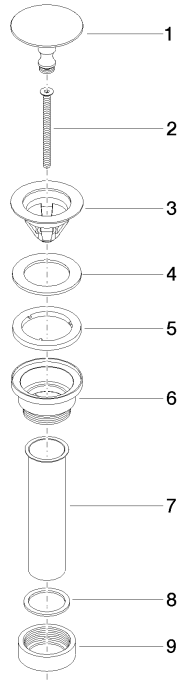

**Basin Waste 1 1/4" - Light Gold**

IMO

10 126 970

- min. bath/basin thickness 5/8"
- not for closing

Only suitable for sinks without an overflow.

Fits: IMO, LULU, MADISON, MEM, TARA, CL.1, LISSÉ, VAIA, META, CYO

	Light Gold	10 126 970-26 0010
	Chrome	10 126 970-00 0010
	Brushed Platinum	10 126 970-06 0010
	Platinum	10 126 970-08 0010
	Durabrand (23kt Gold)	10 126 970-09 0010
	Dark Chrome	10 126 970-19 0010
	Brushed Light Gold	10 126 970-27 0010
	Brushed Durabrand (23kt Gold)	10 126 970-28 0010
	Matte Black	10 126 970-33 0010
	Brushed Bronze	10 126 970-42 0010
	Brushed Champagne (22kt Gold)	10 126 970-46 0010
	Champagne (22kt Gold)	10 126 970-47 0010
	Brushed Chrome	10 126 970-93 0010
	Brushed Dark Platinum	10 126 970-99 0010

10 126 970

mm [inches]

10 126 970

Parts for other finishes can be found here: [Chrome](#)

### Spare parts list

No.	Item Number	Name	Quantity used	Delivery time
1	09 31 20 097-26	plug	1	60
2	09 30 30 179 90	screw	1	2
3	09 11 01 038-26	cup	1	60
4	09 14 05 061 90	seal	1	2
5	09 14 03 153 90	seal	1	2
6	09 11 10 156-26	connection	1	60
7	09 28 20 055-26	pipe	1	60
8	09 14 05 062 90	seal	1	2
9	09 23 30 073-26	nut	1	60