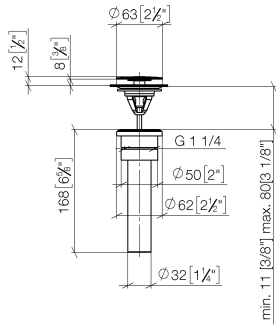

**Basin Waste 1 1/4" - Light Gold**

IMO

10 126 970

- min. bath/basin thickness 5/8"
- not for closing

Only suitable for sinks without an overflow.

Fits: IMO, LULU, MADISON, MEM, TARA, CL.1, LISSÉ, VAIA, META, CYO

	Light Gold	10 126 970-26 0010
	Chrome	10 126 970-00 0010
	Brushed Platinum	10 126 970-06 0010
	Platinum	10 126 970-08 0010
	Durabrand (23kt Gold)	10 126 970-09 0010
	Dark Chrome	10 126 970-19 0010
	Brushed Light Gold	10 126 970-27 0010
	Brushed Durabrand (23kt Gold)	10 126 970-28 0010
	Matte Black	10 126 970-33 0010
	Brushed Bronze	10 126 970-42 0010
	Brushed Champagne (22kt Gold)	10 126 970-46 0010
	Champagne (22kt Gold)	10 126 970-47 0010
	Brushed Chrome	10 126 970-93 0010
	Brushed Dark Platinum	10 126 970-99 0010

10 126 970

mm [inches]

10 126 970

Parts for other finishes can be found here: [Chrome](#)

### Spare parts list

No.	Item Number	Name	Quantity used	Delivery time
1	09 31 20 097-26	plug	1	60
2	09 30 30 179 90	screw	1	2
3	09 11 01 038-26	cup	1	60
4	09 14 05 061 90	seal	1	2
5	09 14 03 153 90	seal	1	2
6	09 11 10 156-26	connection	1	60
7	09 28 20 055-26	pipe	1	60
8	09 14 05 062 90	seal	1	2
9	09 23 30 073-26	nut	1	60