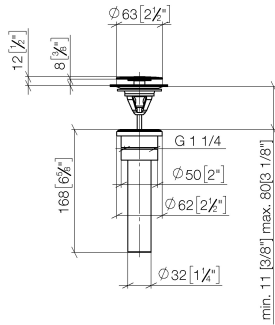

Basin Waste 1 1/4" - Matte Black

IMO

10 126 970

- min. bath/basin thickness 5/8"
- not for closing

Only suitable for sinks without an overflow.

Fits: IMO, LULU, MADISON, MEM, TARA,
CL.1, LISSÉ, VAIA, META, CYO

| | | |
|---|-------------------------------|--------------------|
|  | Matte Black | 10 126 970-33 0010 |
|  | Chrome | 10 126 970-00 0010 |
|  | Brushed Platinum | 10 126 970-06 0010 |
|  | Platinum | 10 126 970-08 0010 |
|  | Durabross (23kt Gold) | 10 126 970-09 0010 |
|  | Dark Chrome | 10 126 970-19 0010 |
|  | Light Gold | 10 126 970-26 0010 |
|  | Brushed Light Gold | 10 126 970-27 0010 |
|  | Brushed Durabross (23kt Gold) | 10 126 970-28 0010 |
|  | Brushed Bronze | 10 126 970-42 0010 |
|  | Brushed Champagne (22kt Gold) | 10 126 970-46 0010 |
|  | Champagne (22kt Gold) | 10 126 970-47 0010 |
|  | Brushed Chrome | 10 126 970-93 0010 |
|  | Brushed Dark Platinum | 10 126 970-99 0010 |

10 126 970

mm [inches]

10 126 970

Parts for other finishes can be found here: [Chrome](#)

Spare parts list

| No. | Item Number | Name | Quantity used | Delivery time |
|-----|-----------------|------------|---------------|---------------|
| 1 | 09 31 20 097-33 | plug | 1 | 30 |
| 2 | 09 30 30 179 90 | screw | 1 | 2 |
| 3 | 09 11 01 038-33 | cup | 1 | 30 |
| 4 | 09 14 05 061 90 | seal | 1 | 2 |
| 5 | 09 14 03 153 90 | seal | 1 | 2 |
| 6 | 09 11 10 156-33 | connection | 1 | 60 |
| 7 | 09 28 20 055-33 | pipe | 1 | 30 |
| 8 | 09 14 05 062 90 | seal | 1 | 2 |
| 9 | 09 23 30 073-33 | nut | 1 | 30 |