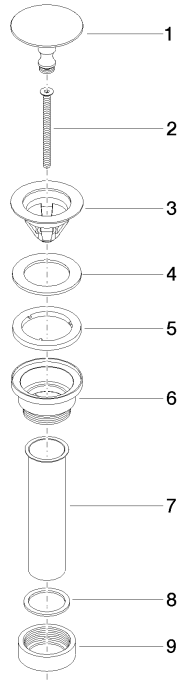

Basin Waste 1 1/4" - Matte Black

IMO

10 126 970

- min. bath/basin thickness 5/8"
- not for closing

Only suitable for sinks without an overflow.

Fits: IMO, LULU, MADISON, MEM, TARA,
CL.1, LISSÉ, VAIA, META, CYO

| | | |
|---|-------------------------------|--------------------|
|  | Matte Black | 10 126 970-33 0010 |
|  | Chrome | 10 126 970-00 0010 |
|  | Brushed Platinum | 10 126 970-06 0010 |
|  | Platinum | 10 126 970-08 0010 |
|  | Durabross (23kt Gold) | 10 126 970-09 0010 |
|  | Dark Chrome | 10 126 970-19 0010 |
|  | Light Gold | 10 126 970-26 0010 |
|  | Brushed Light Gold | 10 126 970-27 0010 |
|  | Brushed Durabross (23kt Gold) | 10 126 970-28 0010 |
|  | Brushed Bronze | 10 126 970-42 0010 |
|  | Brushed Champagne (22kt Gold) | 10 126 970-46 0010 |
|  | Champagne (22kt Gold) | 10 126 970-47 0010 |
|  | Brushed Chrome | 10 126 970-93 0010 |
|  | Brushed Dark Platinum | 10 126 970-99 0010 |

10 126 970

mm [inches]

10 126 970

Parts for other finishes can be found here: [Chrome](#)

Spare parts list

| No. | Item Number | Name | Quantity used | Delivery time |
|-----|-----------------|------------|---------------|---------------|
| 1 | 09 31 20 097-33 | plug | 1 | 30 |
| 2 | 09 30 30 179 90 | screw | 1 | 2 |
| 3 | 09 11 01 038-33 | cup | 1 | 30 |
| 4 | 09 14 05 061 90 | seal | 1 | 2 |
| 5 | 09 14 03 153 90 | seal | 1 | 2 |
| 6 | 09 11 10 156-33 | connection | 1 | 60 |
| 7 | 09 28 20 055-33 | pipe | 1 | 30 |
| 8 | 09 14 05 062 90 | seal | 1 | 2 |
| 9 | 09 23 30 073-33 | nut | 1 | 30 |