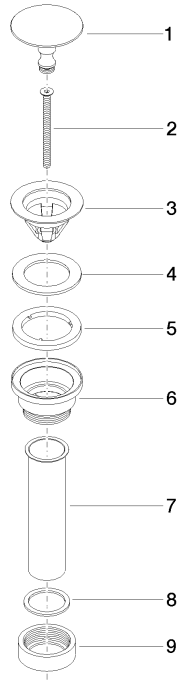

**Basin Waste 1 1/4" - Brushed Dark Platinum**

IMO

10 126 970

- min. bath/basin thickness 5/8"
- not for closing

Only suitable for sinks without an overflow.

Fits: IMO, LULU, MADISON, MEM, TARA, CL.1, LISSÉ, VAIA, META, CYO

	Brushed Dark Platinum	10 126 970-99 0010
	Chrome	10 126 970-00 0010
	Brushed Platinum	10 126 970-06 0010
	Platinum	10 126 970-08 0010
	Durabrand (23kt Gold)	10 126 970-09 0010
	Dark Chrome	10 126 970-19 0010
	Light Gold	10 126 970-26 0010
	Brushed Light Gold	10 126 970-27 0010
	Brushed Durabrand (23kt Gold)	10 126 970-28 0010
	Matte Black	10 126 970-33 0010
	Brushed Bronze	10 126 970-42 0010
	Brushed Champagne (22kt Gold)	10 126 970-46 0010
	Champagne (22kt Gold)	10 126 970-47 0010
	Brushed Chrome	10 126 970-93 0010

10 126 970

mm [inches]

10 126 970

Parts for other finishes can be found here: [Chrome](#)

### Spare parts list

No.	Item Number	Name	Quantity used	Delivery time
1	09 31 20 097-99	plug	1	30
2	09 30 30 179 90	screw	1	2
3	09 11 01 038-99	cup	1	30
4	09 14 05 061 90	seal	1	2
5	09 14 03 153 90	seal	1	2
6	09 11 10 156-99	connection	1	30
7	09 28 20 055-99	pipe	1	30
8	09 14 05 062 90	seal	1	2
9	09 23 30 073-99	nut	1	30