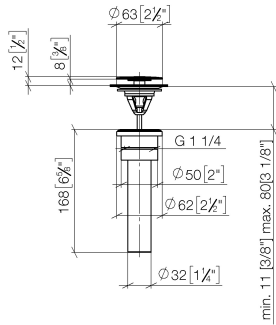

**Basin Waste 1 1/4" - Brushed Dark Platinum**

IMO

10 126 970

- min. bath/basin thickness 5/8"
- not for closing

Only suitable for sinks without an overflow.

Fits: IMO, LULU, MADISON, MEM, TARA, CL.1, LISSÉ, VAIA, META, CYO

	Brushed Dark Platinum	10 126 970-99 0010
	Chrome	10 126 970-00 0010
	Brushed Platinum	10 126 970-06 0010
	Platinum	10 126 970-08 0010
	Durabrand (23kt Gold)	10 126 970-09 0010
	Dark Chrome	10 126 970-19 0010
	Light Gold	10 126 970-26 0010
	Brushed Light Gold	10 126 970-27 0010
	Brushed Durabrand (23kt Gold)	10 126 970-28 0010
	Matte Black	10 126 970-33 0010
	Brushed Bronze	10 126 970-42 0010
	Brushed Champagne (22kt Gold)	10 126 970-46 0010
	Champagne (22kt Gold)	10 126 970-47 0010
	Brushed Chrome	10 126 970-93 0010

10 126 970

mm [inches]

10 126 970

Parts for other finishes can be found here: [Chrome](#)

### Spare parts list

No.	Item Number	Name	Quantity used	Delivery time
1	09 31 20 097-99	plug	1	30
2	09 30 30 179 90	screw	1	2
3	09 11 01 038-99	cup	1	30
4	09 14 05 061 90	seal	1	2
5	09 14 03 153 90	seal	1	2
6	09 11 10 156-99	connection	1	30
7	09 28 20 055-99	pipe	1	30
8	09 14 05 062 90	seal	1	2
9	09 23 30 073-99	nut	1	30