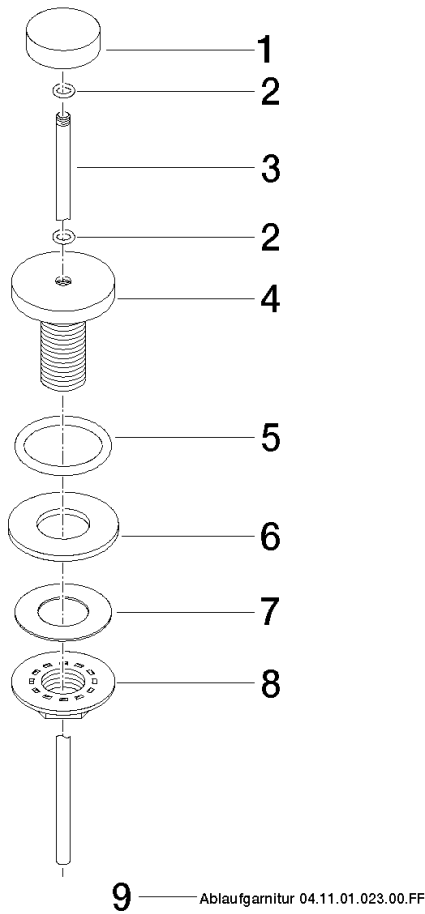

Basin Waste with knob for deck mounting 1 1/4" - Brushed Platinum

IMO

10 200 970

- 1 1/4" pop-up waste

Only suitable for basins with an overflow.

Fits: IMO, LULU, MADISON, MEM, TARA, CL.1, LISSÉ, VAIA, META, CYO

	Brushed Platinum	10 200 970-06 0010
	Chrome	10 200 970-00 0010
	Platinum	10 200 970-08 0010
	Durabronze (23kt Gold)	10 200 970-09 0010
	Dark Chrome	10 200 970-19 0010
	Light Gold	10 200 970-26 0010
	Brushed Light Gold	10 200 970-27 0010
	Brushed Durabronze (23kt Gold)	10 200 970-28 0010
	Matte Black	10 200 970-33 0010
	Brushed Bronze	10 200 970-42 0010
	Brushed Champagne (22kt Gold)	10 200 970-46 0010
	Champagne (22kt Gold)	10 200 970-47 0010
	Brushed Chrome	10 200 970-93 0010
	Brushed Dark Platinum	10 200 970-99 0010

Basin Waste with knob for deck mounting 1 1/4" - Brushed Platinum

IMO

10 200 970

10 200 970

Parts for other finishes can be found here: [Chrome](#)

Spare parts list

No.	Item Number	Name	Quantity used	Delivery time
1	09 21 33 001-06	handle	1	10
2	09 14 10 007 90	seal	2	2
3	09 31 09 004-06	pull-rod	1	10
4	09 18 40 022-06	sleeve	1	10
5	09 14 10 095 90	seal	1	2
6	09 14 05 012 90	seal	1	2
7	09 14 40 001 90	seal	1	60
8	09 23 10 010 90	nut	1	2
9	90 11 01 023 00-06	pop-up waste	1	10