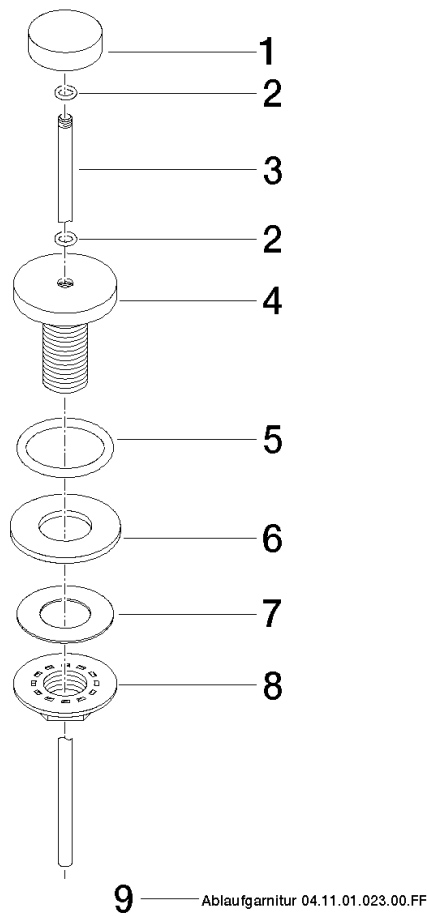

Basin Waste with knob for deck mounting 1 1/4" - Durabronz (23kt Gold)

IMO

10 200 970

- 1 1/4" pop-up waste

Only suitable for basins with an overflow.

Fits: IMO, LULU, MADISON, MEM, TARA, CL.1, LISSÉ, VAIA, META, CYO

	Durabronz (23kt Gold)	10 200 970-09 0010
	Chrome	10 200 970-00 0010
	Brushed Platinum	10 200 970-06 0010
	Platinum	10 200 970-08 0010
	Dark Chrome	10 200 970-19 0010
	Light Gold	10 200 970-26 0010
	Brushed Light Gold	10 200 970-27 0010
	Brushed Durabronz (23kt Gold)	10 200 970-28 0010
	Matte Black	10 200 970-33 0010
	Brushed Bronze	10 200 970-42 0010
	Brushed Champagne (22kt Gold)	10 200 970-46 0010
	Champagne (22kt Gold)	10 200 970-47 0010
	Brushed Chrome	10 200 970-93 0010
	Brushed Dark Platinum	10 200 970-99 0010

Basin Waste with knob for deck mounting 1 1/4" - Durabron (23kt Gold)

IMO

10 200 970

10 200 970

Parts for other finishes can be found here: [Chrome](#)

Spare parts list

No.	Item Number	Name	Quantity used	Delivery time
1	09 21 33 001-09	handle	1	40
2	09 14 10 007 90	seal	2	2
3	09 31 09 004-09	pull-rod	1	40
4	09 18 40 022-09	sleeve	1	40
5	09 14 10 095 90	seal	1	2
6	09 14 05 012 90	seal	1	2
7	09 14 40 001 90	seal	1	60
8	09 23 10 010 90	nut	1	2
9	90 11 01 023 00-09	pop-up waste	1	40