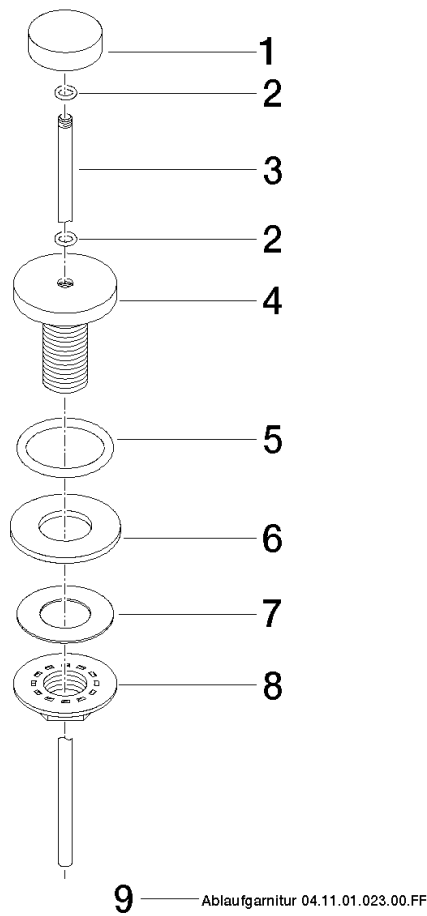

Basin Waste with knob for deck mounting 1 1/4" - Brushed Durabronz (23kt Gold)

---

IMO

10 200 970

**Basin Waste with knob for deck mounting 1 1/4" - Brushed Durabronz (23kt Gold)**

IMO

10 200 970  
Parts for other finishes can be found here: [Chrome](#)

**Spare parts list**

| No. | Item Number        | Name         | Quantity used | Delivery time |
|-----|--------------------|--------------|---------------|---------------|
| 1   | 09 21 33 001-28    | handle       | 1             | 20            |
| 2   | 09 14 10 007 90    | seal         | 2             | 2             |
| 3   | 09 31 09 004-28    | pull-rod     | 1             | 20            |
| 4   | 09 18 40 022-28    | sleeve       | 1             | 20            |
| 5   | 09 14 10 095 90    | seal         | 1             | 2             |
| 6   | 09 14 05 012 90    | seal         | 1             | 2             |
| 7   | 09 14 40 001 90    | seal         | 1             | 60            |
| 8   | 09 23 10 010 90    | nut          | 1             | 2             |
| 9   | 90 11 01 023 00-28 | pop-up waste | 1             | 20            |