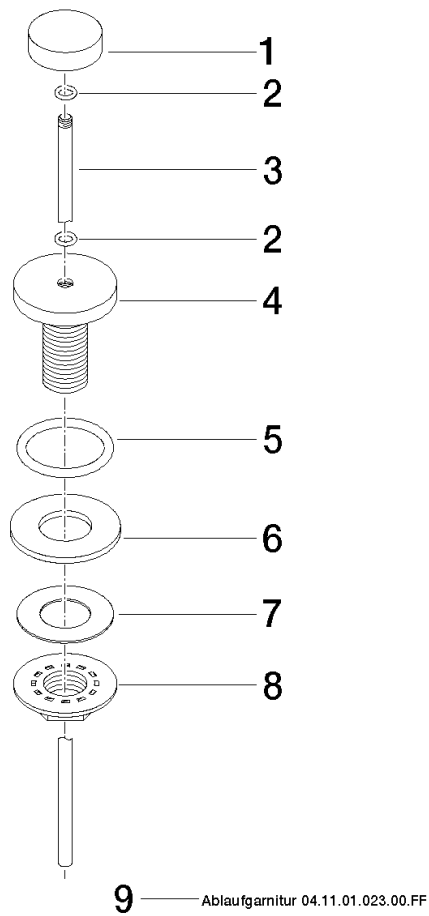

Basin Waste with knob for deck mounting 1 1/4" - Brushed Bronze

IMO

10 200 970

- 1 1/4" pop-up waste

Only suitable for basins with an overflow.

Fits: IMO, LULU, MADISON, MEM, TARA, CL.1, LISSÉ, VAIA, META, CYO

| | | |
|---|--------------------------------|--------------------|
|  | Brushed Bronze | 10 200 970-42 0010 |
|  | Chrome | 10 200 970-00 0010 |
|  | Brushed Platinum | 10 200 970-06 0010 |
|  | Platinum | 10 200 970-08 0010 |
|  | Durabronze (23kt Gold) | 10 200 970-09 0010 |
|  | Dark Chrome | 10 200 970-19 0010 |
|  | Light Gold | 10 200 970-26 0010 |
|  | Brushed Light Gold | 10 200 970-27 0010 |
|  | Brushed Durabronze (23kt Gold) | 10 200 970-28 0010 |
|  | Matte Black | 10 200 970-33 0010 |
|  | Brushed Champagne (22kt Gold) | 10 200 970-46 0010 |
|  | Champagne (22kt Gold) | 10 200 970-47 0010 |
|  | Brushed Chrome | 10 200 970-93 0010 |
|  | Brushed Dark Platinum | 10 200 970-99 0010 |

Basin Waste with knob for deck mounting 1 1/4" - Brushed Bronze

IMO

10 200 970

10 200 970

Parts for other finishes can be found here: [Chrome](#)

Spare parts list

| No. | Item Number | Name | Quantity used | Delivery time |
|-----|--------------------|--------------|---------------|---------------|
| 1 | 09 21 33 001-42 | handle | 1 | 60 |
| 2 | 09 14 10 007 90 | seal | 2 | 2 |
| 3 | 09 31 09 004-42 | pull-rod | 1 | 60 |
| 4 | 09 18 40 022-42 | sleeve | 1 | 60 |
| 5 | 09 14 10 095 90 | seal | 1 | 2 |
| 6 | 09 14 05 012 90 | seal | 1 | 2 |
| 7 | 09 14 40 001 90 | seal | 1 | 60 |
| 8 | 09 23 10 010 90 | nut | 1 | 2 |
| 9 | 90 11 01 023 00-42 | pop-up waste | 1 | 30 |