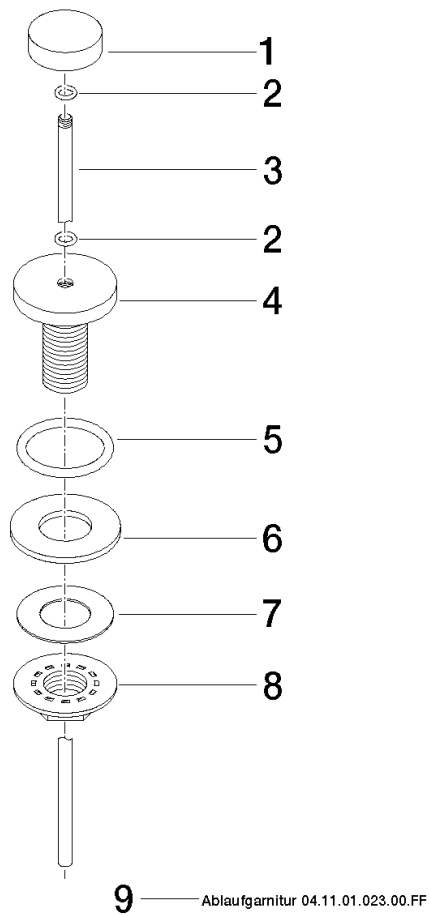

Basin Waste with knob for deck mounting 1 1/4" - Champagne (22kt Gold)

IMO

10 200 970

- 1 1/4" pop-up waste

Only suitable for basins with an overflow.

Fits: IMO, LULU, MADISON, MEM, TARA, CL.1, LISSÉ, VAIA, META, CYO

	Champagne (22kt Gold)	10 200 970-47 0010
	Chrome	10 200 970-00 0010
	Brushed Platinum	10 200 970-06 0010
	Platinum	10 200 970-08 0010
	Durabrand (23kt Gold)	10 200 970-09 0010
	Dark Chrome	10 200 970-19 0010
	Light Gold	10 200 970-26 0010
	Brushed Light Gold	10 200 970-27 0010
	Brushed Durabrand (23kt Gold)	10 200 970-28 0010
	Matte Black	10 200 970-33 0010
	Brushed Bronze	10 200 970-42 0010
	Brushed Champagne (22kt Gold)	10 200 970-46 0010
	Brushed Chrome	10 200 970-93 0010
	Brushed Dark Platinum	10 200 970-99 0010

Basin Waste with knob for deck mounting 1 1/4" - Champagne (22kt Gold)

IMO

10 200 970

10 200 970

Parts for other finishes can be found here: [Chrome](#)

Spare parts list

No.	Item Number	Name	Quantity used	Delivery time
1	09 21 33 001-47	handle	1	30
2	09 14 10 007 90	seal	2	2
3	09 31 09 004-47	pull-rod	1	30
4	09 18 40 022-47	sleeve	1	30
5	09 14 10 095 90	seal	1	2
6	09 14 05 012 90	seal	1	2
7	09 14 40 001 90	seal	1	60
8	09 23 10 010 90	nut	1	2
9	90 11 01 023 00-47	pop-up waste	1	30