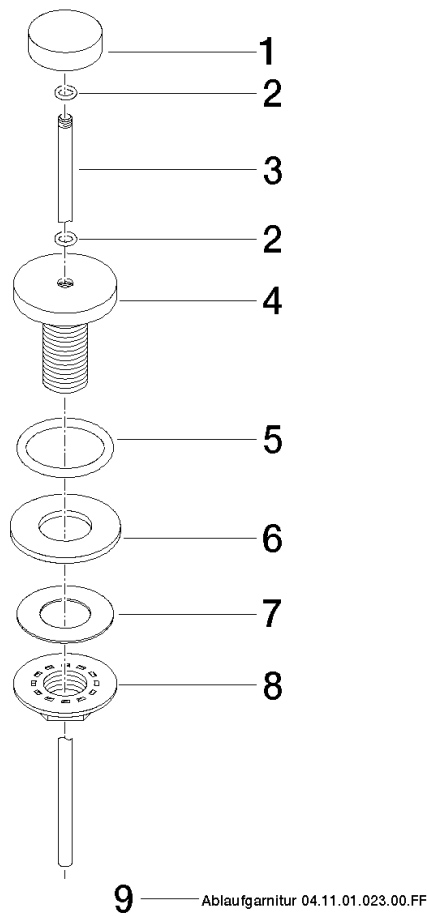

Basin Waste with knob for deck mounting 1 1/4" - Brushed Chrome

IMO

10 200 970

- 1 1/4" pop-up waste

Only suitable for basins with an overflow.

Fits: IMO, LULU, MADISON, MEM, TARA, CL.1, LISSÉ, VAIA, META, CYO

	Brushed Chrome	10 200 970-93 0010
	Chrome	10 200 970-00 0010
	Brushed Platinum	10 200 970-06 0010
	Platinum	10 200 970-08 0010
	Durabronze (23kt Gold)	10 200 970-09 0010
	Dark Chrome	10 200 970-19 0010
	Light Gold	10 200 970-26 0010
	Brushed Light Gold	10 200 970-27 0010
	Brushed Durabronze (23kt Gold)	10 200 970-28 0010
	Matte Black	10 200 970-33 0010
	Brushed Bronze	10 200 970-42 0010
	Brushed Champagne (22kt Gold)	10 200 970-46 0010
	Champagne (22kt Gold)	10 200 970-47 0010
	Brushed Dark Platinum	10 200 970-99 0010

Basin Waste with knob for deck mounting 1 1/4" - Brushed Chrome

IMO

10 200 970

10 200 970

Parts for other finishes can be found here: [Chrome](#)

Spare parts list

No.	Item Number	Name	Quantity used	Delivery time
1	09 21 33 001-93	handle	1	20
2	09 14 10 007 90	seal	2	2
3	09 31 09 004-93	pull-rod	1	20
4	09 18 40 022-93	sleeve	1	20
5	09 14 10 095 90	seal	1	2
6	09 14 05 012 90	seal	1	2
7	09 14 40 001 90	seal	1	60
8	09 23 10 010 90	nut	1	2
9	90 11 01 023 00-93	pop-up waste	1	20