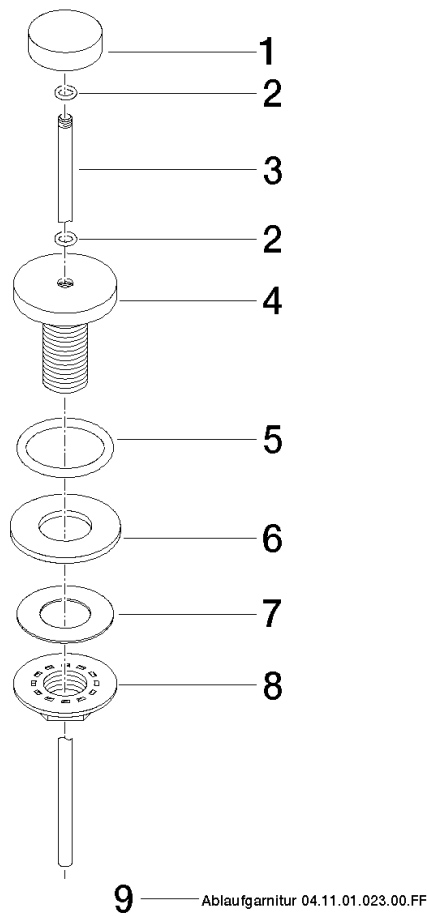

Basin Waste with knob for deck mounting 1 1/4" - Brushed Dark Platinum

IMO

10 200 970

- 1 1/4" pop-up waste

Only suitable for basins with an overflow.

Fits: IMO, LULU, MADISON, MEM, TARA, CL.1, LISSÉ, VAIA, META, CYO

	Brushed Dark Platinum	10 200 970-99 0010
	Chrome	10 200 970-00 0010
	Brushed Platinum	10 200 970-06 0010
	Platinum	10 200 970-08 0010
	Durabrand (23kt Gold)	10 200 970-09 0010
	Dark Chrome	10 200 970-19 0010
	Light Gold	10 200 970-26 0010
	Brushed Light Gold	10 200 970-27 0010
	Brushed Durabrand (23kt Gold)	10 200 970-28 0010
	Matte Black	10 200 970-33 0010
	Brushed Bronze	10 200 970-42 0010
	Brushed Champagne (22kt Gold)	10 200 970-46 0010
	Champagne (22kt Gold)	10 200 970-47 0010
	Brushed Chrome	10 200 970-93 0010

Basin Waste with knob for deck mounting 1 1/4" - Brushed Dark Platinum

IMO

10 200 970

10 200 970

Parts for other finishes can be found here: [Chrome](#)

Spare parts list

No.	Item Number	Name	Quantity used	Delivery time
1	09 21 33 001-99	handle	1	30
2	09 14 10 007 90	seal	2	2
3	09 31 09 004-99	pull-rod	1	30
4	09 18 40 022-99	sleeve	1	30
5	09 14 10 095 90	seal	1	2
6	09 14 05 012 90	seal	1	2
7	09 14 40 001 90	seal	1	60
8	09 23 10 010 90	nut	1	2
9	90 11 01 023 00-99	pop-up waste	1	30