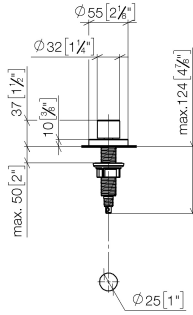

**Strainer waste with control handle - Brushed Platinum**

ELIO

10 710 970

- control for single basin
- including adapter for Bowden cable

Fits ELIO, ENO, MEM, META SQUARE, SYNC, TARA and TARA ULTRA

Fits: ELIO, MEM, TARA, TARA ULTRA, META SQUARE

10 710 970

mm [inches]

10 710 970

Parts for other finishes can be found here: [Chrome](#)

### Spare parts list

No.	Item Number	Name	Quantity used	Delivery time
	09 20 97 030-06	handle	13	10