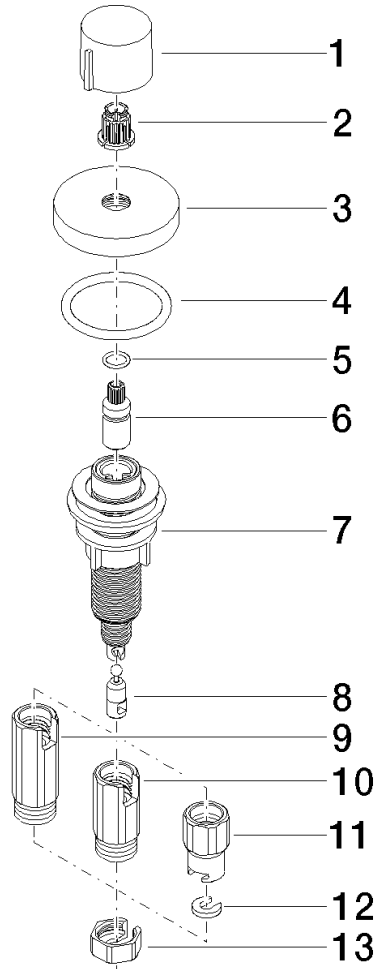

**Strainer waste with control handle - Brushed Platinum**

ELIO

10 710 970

- control for single basin
- including adapter for Bowden cable

Fits ELIO, ENO, MEM, META SQUARE, SYNC, TARA and TARA ULTRA

Fits: ELIO, MEM, TARA, TARA ULTRA, META SQUARE

	Brushed Platinum	10 710 970-06
	Chrome	10 710 970-00
	Platinum	10 710 970-08
	Durabress (23kt Gold)	10 710 970-09
	Dark Chrome	10 710 970-19
	Brushed Durabress (23kt Gold)	10 710 970-28
	Matte Black	10 710 970-33
	Brushed Champagne (22kt Gold)	10 710 970-46
	Champagne (22kt Gold)	10 710 970-47
	Brushed Chrome	10 710 970-93
	Brushed Dark Platinum	10 710 970-99

10 710 970

mm [inches]

10 710 970

Parts for other finishes can be found here: [Chrome](#)

### Spare parts list

No.	Item Number	Name	Quantity used	Delivery time
	09 20 97 030-06	handle	13	10