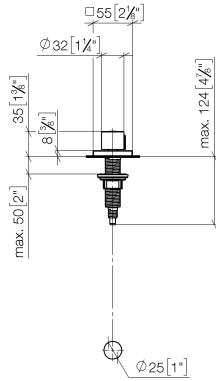

Strainer waste with control handle - Brushed Durabron (23kt Gold)

LOT

10 711 970

- control for single basin
- including adapter for Bowden cable

Fits LOT

	Brushed Durabron (23kt Gold)	10 711 970-28
	Chrome	10 711 970-00
	Brushed Platinum	10 711 970-06
	Platinum	10 711 970-08
	Durabron (23kt Gold)	10 711 970-09
	Dark Chrome	10 711 970-19
	Matte Black	10 711 970-33
	Brushed Champagne (22kt Gold)	10 711 970-46
	Champagne (22kt Gold)	10 711 970-47
	Brushed Chrome	10 711 970-93
	Brushed Dark Platinum	10 711 970-99

10 711 970

mm [inches]

10 711 970

Parts for other finishes can be found here: [Chrome](#)

Spare parts list

No.	Item Number	Name	Quantity used	Delivery time
1	09 20 97 030-28	handle	1	20
2	90 12 12 002 00 90	fixing cap	1	2
3	09 27 87 007-28	rosette	1	20
4	90 14 10 043 00 90	seal	1	2
5	09 14 10 042 90	seal	1	2
6	09 29 06 087-28	spindle	1	-
Spare part can no longer be ordered, please order the replacement item				
7	04 30 01 029 00 90	adaptor	1	2
8	09 24 03 175 90	adaptor	1	2
9	09 11 10 073-07	connection	1	30
10	09 11 10 074-07	connection	1	30
11	09 11 10 079-07	connection	1	30
12	09 30 11 087 90	disc	1	2
13	09 23 30 024-07	nut	1	30