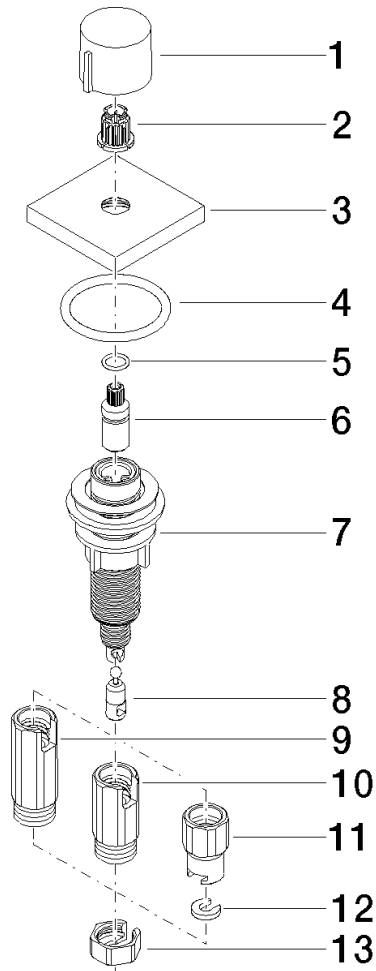

Strainer waste with control handle - Brushed Champagne (22kt Gold)

LOT

10 711 970

- control for single basin
- including adapter for Bowden cable

Fits LOT

	Brushed Champagne (22kt Gold)	10 711 970-46
	Chrome	10 711 970-00
	Brushed Platinum	10 711 970-06
	Platinum	10 711 970-08
	Durabress (23kt Gold)	10 711 970-09
	Dark Chrome	10 711 970-19
	Brushed Durabress (23kt Gold)	10 711 970-28
	Matte Black	10 711 970-33
	Champagne (22kt Gold)	10 711 970-47
	Brushed Chrome	10 711 970-93
	Brushed Dark Platinum	10 711 970-99

10 711 970

mm [inches]

10 711 970

Parts for other finishes can be found here: [Chrome](#)

Strainer waste with control handle - Brushed Champagne (22kt Gold)

LOT

10 711 970

**Spare parts list**

No.	Item Number	Name	Quantity used	Delivery time
	09 20 97 030-46	handle	13	60