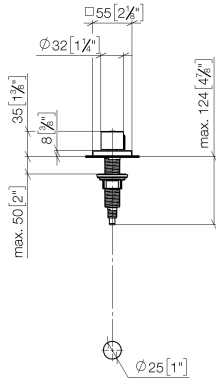

Strainer waste with control handle - Brushed Champagne (22kt Gold)

LOT

10 711 970

- control for single basin
- including adapter for Bowden cable

Fits LOT

	Brushed Champagne (22kt Gold)	10 711 970-46
	Chrome	10 711 970-00
	Brushed Platinum	10 711 970-06
	Platinum	10 711 970-08
	Durabress (23kt Gold)	10 711 970-09
	Dark Chrome	10 711 970-19
	Brushed Durabress (23kt Gold)	10 711 970-28
	Matte Black	10 711 970-33
	Champagne (22kt Gold)	10 711 970-47
	Brushed Chrome	10 711 970-93
	Brushed Dark Platinum	10 711 970-99

10 711 970

mm [inches]

10 711 970

Parts for other finishes can be found here: [Chrome](#)

Strainer waste with control handle - Brushed Champagne (22kt Gold)

LOT

10 711 970

**Spare parts list**