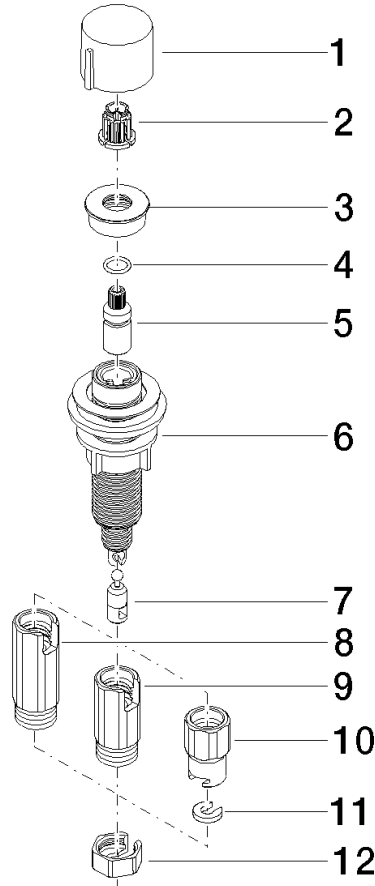

Strainer waste with control handle - Brushed Bronze

ELIO

10 712 970 Product version from 10/1/2024

- control for single basin
- including adapter for Bowden cable

Not compatible with brushed stainless steel kitchen sinks 38 XXX 004-86.

Fits ELIO, ENO, MEM, META SQUARE, SYNC and TARA ULTRA

Fits: ELIO, MEM, ENO, SYNC, TARA
ULTRA, META SQUARE

	Brushed Bronze	10 712 970-42
	Chrome	10 712 970-00
	Brushed Platinum	10 712 970-06
	Platinum	10 712 970-08
	Durabronze (23kt Gold)	10 712 970-09
	Dark Chrome	10 712 970-19
	Brushed Durabronze (23kt Gold)	10 712 970-28
	Matte Black	10 712 970-33
	Brushed Champagne (22kt Gold)	10 712 970-46
	Champagne (22kt Gold)	10 712 970-47
	Brushed Chrome	10 712 970-93
	Brushed Dark Platinum	10 712 970-99

10 712 970 Product version from 10/1/2024

mm [inches]

10 712 970 Product version from 10/1/2024

Parts for other finishes can be found here: [Chrome](#)

Spare parts list

No.	Item Number	Name	Quantity used	Delivery time
1	09 20 97 030-42	handle	1	60
2	90 12 12 002 00 90	fixing cap	1	2
3	09 27 87 011-42	rosette	1	60
4	09 14 10 042 90	seal	1	2
5	09 29 06 087-42	spindle	1	-
Spare part can no longer be ordered, please order the replacement item				
6	04 30 01 029 00 90	adaptor	1	2
7	09 24 03 175 90	adaptor	1	2
8	09 11 10 073-07	connection	1	30
9	09 11 10 074-07	connection	1	30
10	09 11 10 079-07	connection	1	30
11	09 30 11 087 90	disc	1	2
12	09 23 30 024-07	nut	1	30