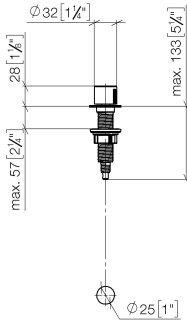

Fits ELIO, ENO, MEM, META SQUARE, SYNC and TARA ULTRA

Fits: ELIO, MEM, ENO, SYNC, TARA
ULTRA, META SQUARE

	Brushed Bronze	10 712 970-42
	Chrome	10 712 970-00
	Brushed Platinum	10 712 970-06
	Platinum	10 712 970-08
	Durabronze (23kt Gold)	10 712 970-09
	Dark Chrome	10 712 970-19
	Brushed Durabronze (23kt Gold)	10 712 970-28
	Matte Black	10 712 970-33
	Brushed Champagne (22kt Gold)	10 712 970-46
	Champagne (22kt Gold)	10 712 970-47
	Brushed Chrome	10 712 970-93
	Brushed Dark Platinum	10 712 970-99

10 712 970 Product version from 10/1/2024

mm [inches]

10 712 970 Product version from 10/1/2024

Parts for other finishes can be found here: [Chrome](#)

Spare parts list

No.	Item Number	Name	Quantity used	Delivery time
1	09 20 97 030-42	handle	1	60
2	90 12 12 002 00 90	fixing cap	1	2
3	09 27 87 011-42	rosette	1	60
4	09 14 10 042 90	seal	1	2
5	09 29 06 087-42	spindle	1	-
Spare part can no longer be ordered, please order the replacement item				
6	04 30 01 029 00 90	adaptor	1	2
7	09 24 03 175 90	adaptor	1	2
8	09 11 10 073-07	connection	1	30
9	09 11 10 074-07	connection	1	30
10	09 11 10 079-07	connection	1	30
11	09 30 11 087 90	disc	1	2
12	09 23 30 024-07	nut	1	30