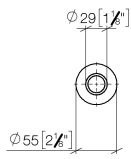

10 713 809

mm [inches]

10 713 809

Parts for other finishes can be found here: [Chrome](#)

Spare parts list

No.	Item Number	Name	Quantity used	Delivery time
1	09 28 10 141 90	sleeve	1	2
2	90 27 80 034 00-08	rosette	1	-
Spare part can no longer be ordered, please order the replacement item				
3	09 14 10 507 90	seal	1	2
4	90 21 33 052 00-08	Pushbutton	1	-
Spare part can no longer be ordered, please order the replacement item				
5	09 14 10 015 90	seal	1	2
6	90 24 01 033 00 90	ring	1	2
7	09 14 10 210 90	seal	1	2
8	04 30 01 186 00 90	sleeve	1	2